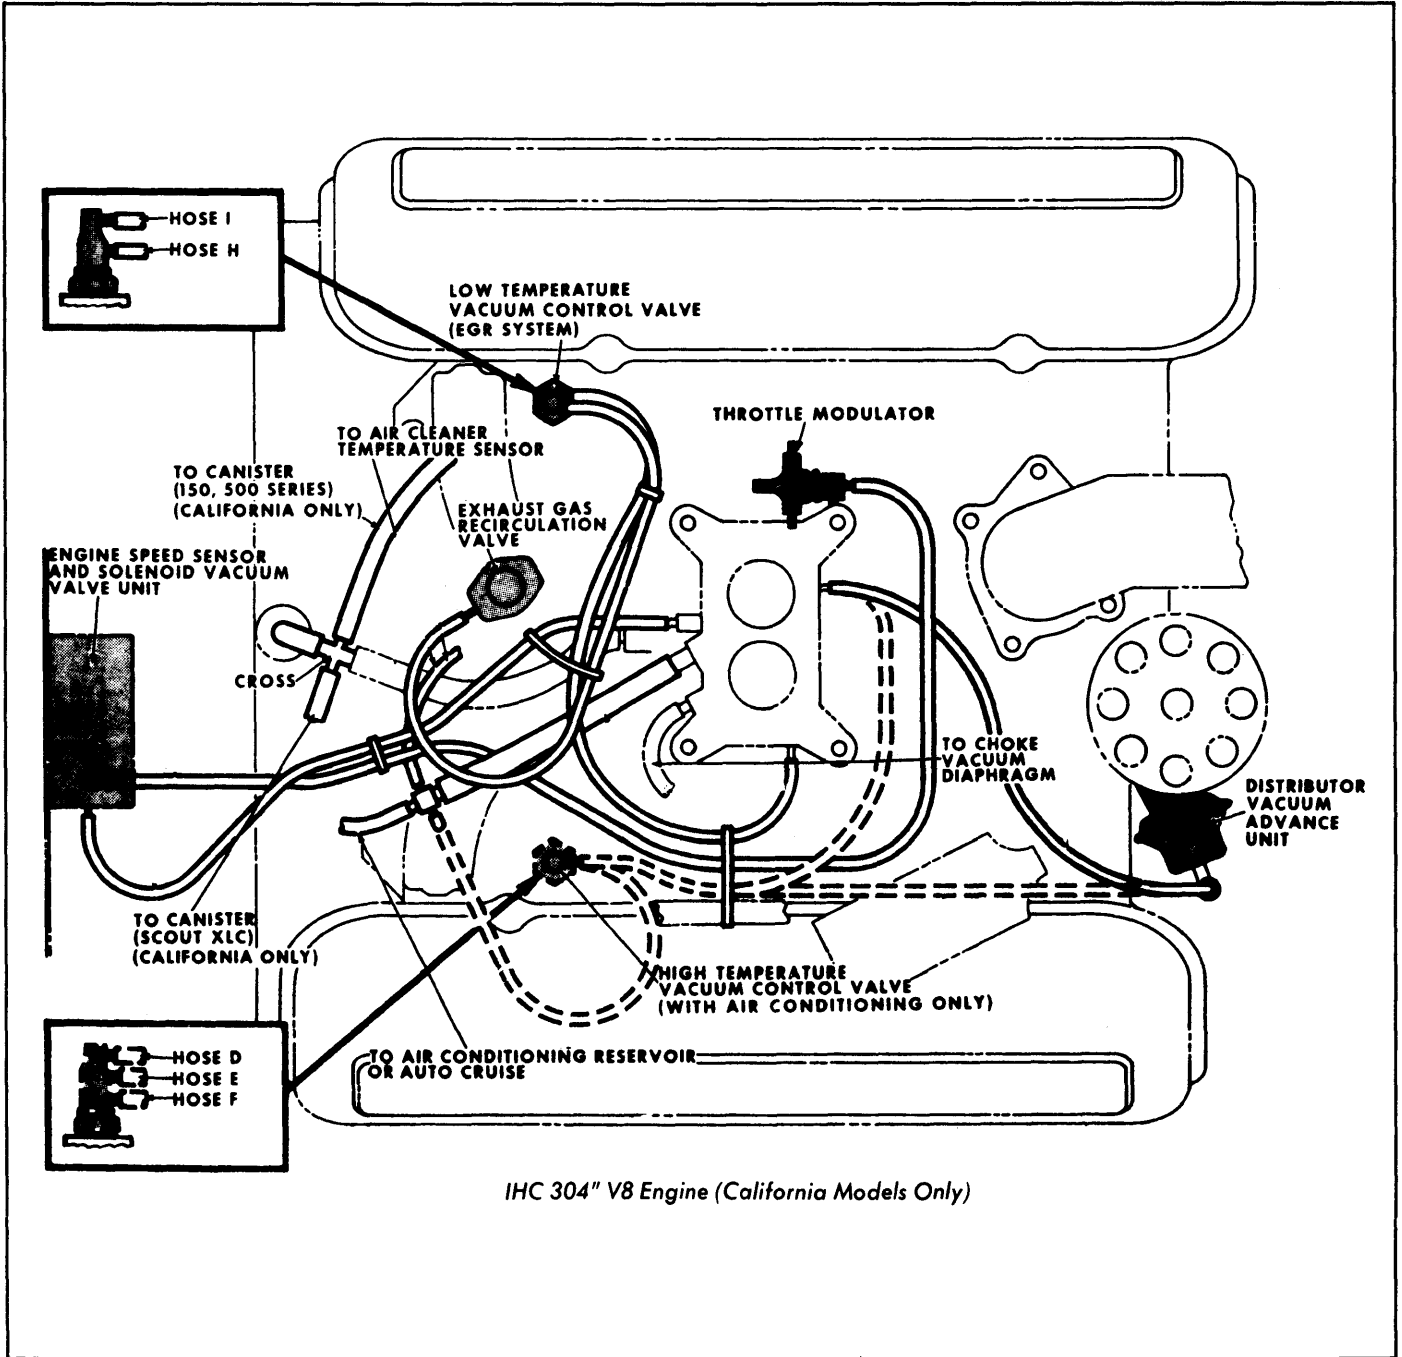

1975-79 EXHAUST EMISSION SYSTEMS

1976 International Harvester Vacuum Diagrams

IHC 196" 4-Cylinder Engine (Federal Models Only)

IHC 196" 4-Cylinder Engine (California Models Only)

1975-79 EXHAUST EMISSION SYSTEMS

1976 International Harvester Vacuum Diagrams (Cont.)

IHC 304" & 345" V8 Engine (Federal Models Only)

1975-79 EXHAUST EMISSION SYSTEMS

1976 International Harvester Vacuum Diagrams (Cont.)

IHC 304" V8 Engine (California Models Only)

1975-79 EXHAUST EMISSION SYSTEMS

1976 International Harvester Vacuum Diagrams (Cont.)