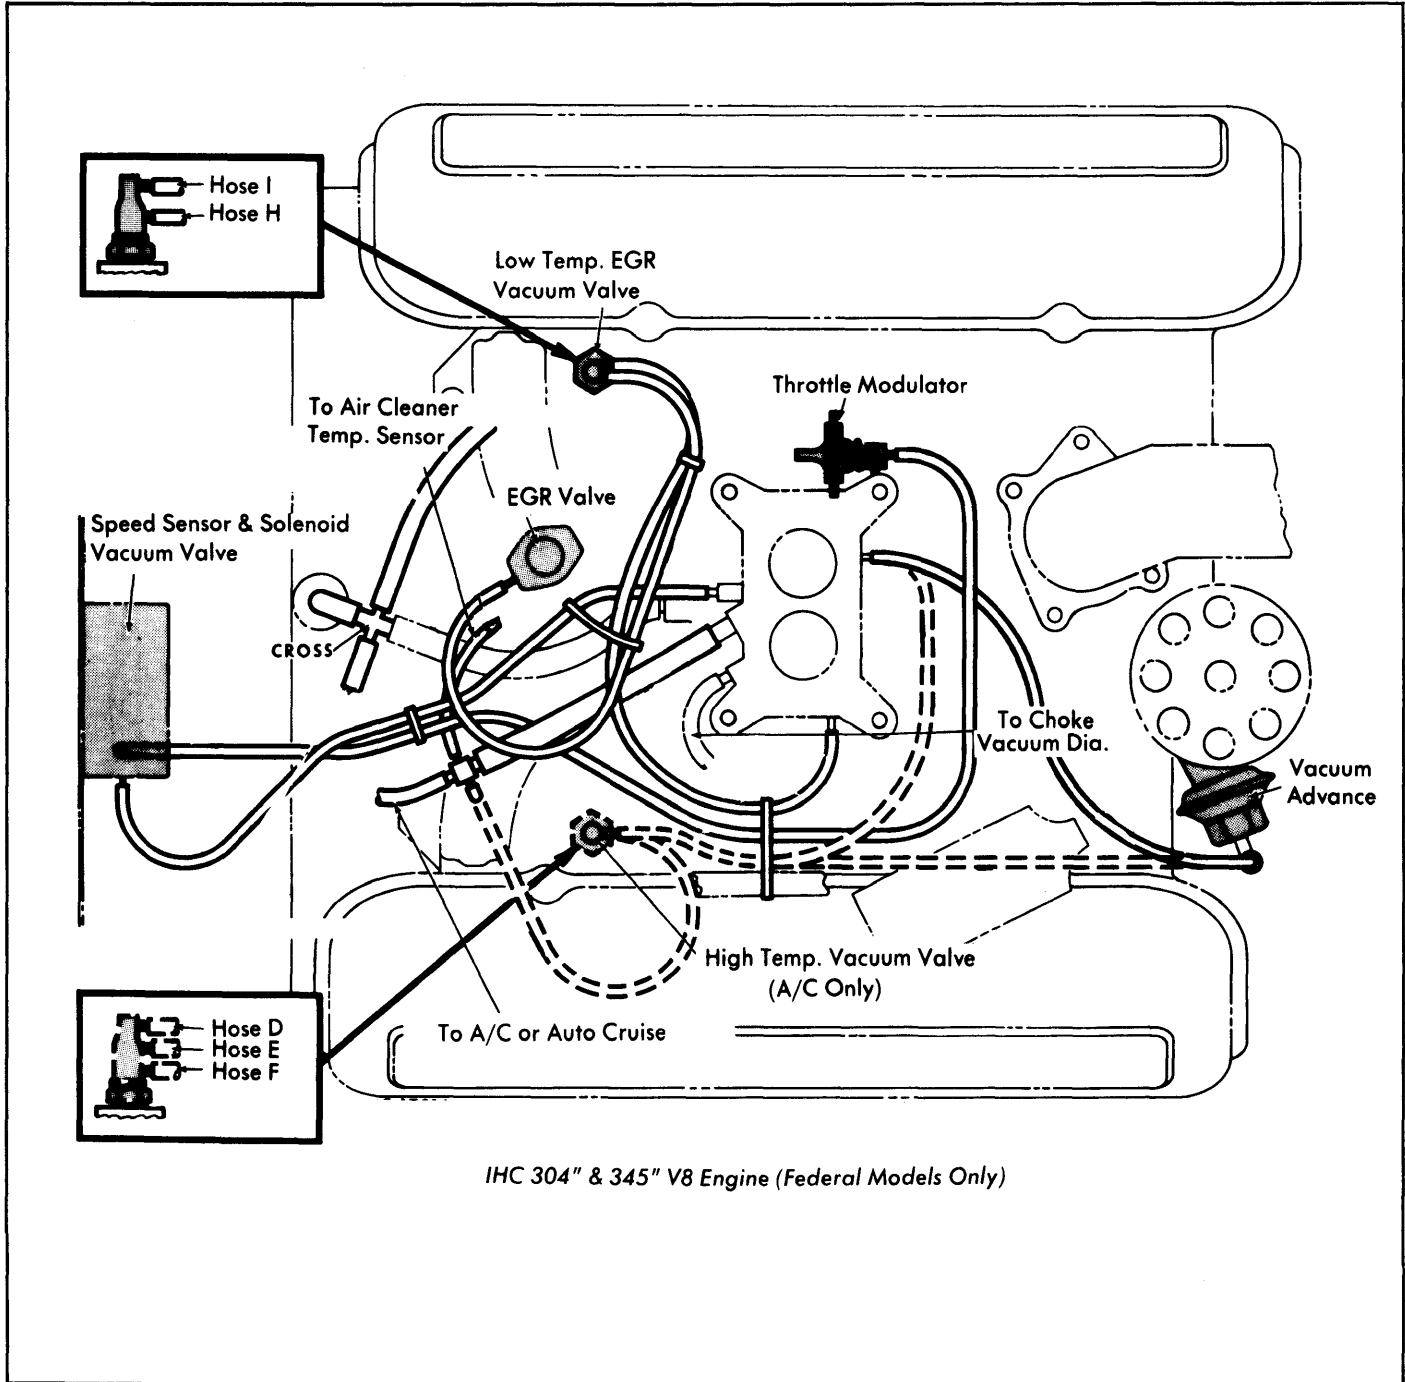

1975-79 EXHAUST EMISSION SYSTEMS

1976 International Harvester Vacuum Diagrams

IHC 196" 4-Cylinder Engine (Federal Models Only)

IHC 196" 4-Cylinder Engine (California Models Only)

1975-79 EXHAUST EMISSION SYSTEMS

1976 International Harvester Vacuum Diagrams (Cont.)

IHC 304" & 345" V8 Engine (Federal Models Only)

1975-79 EXHAUST EMISSION SYSTEMS

1976 International Harvester Vacuum Diagrams (Cont.)

IHC 304" V8 Engine (California Models Only)