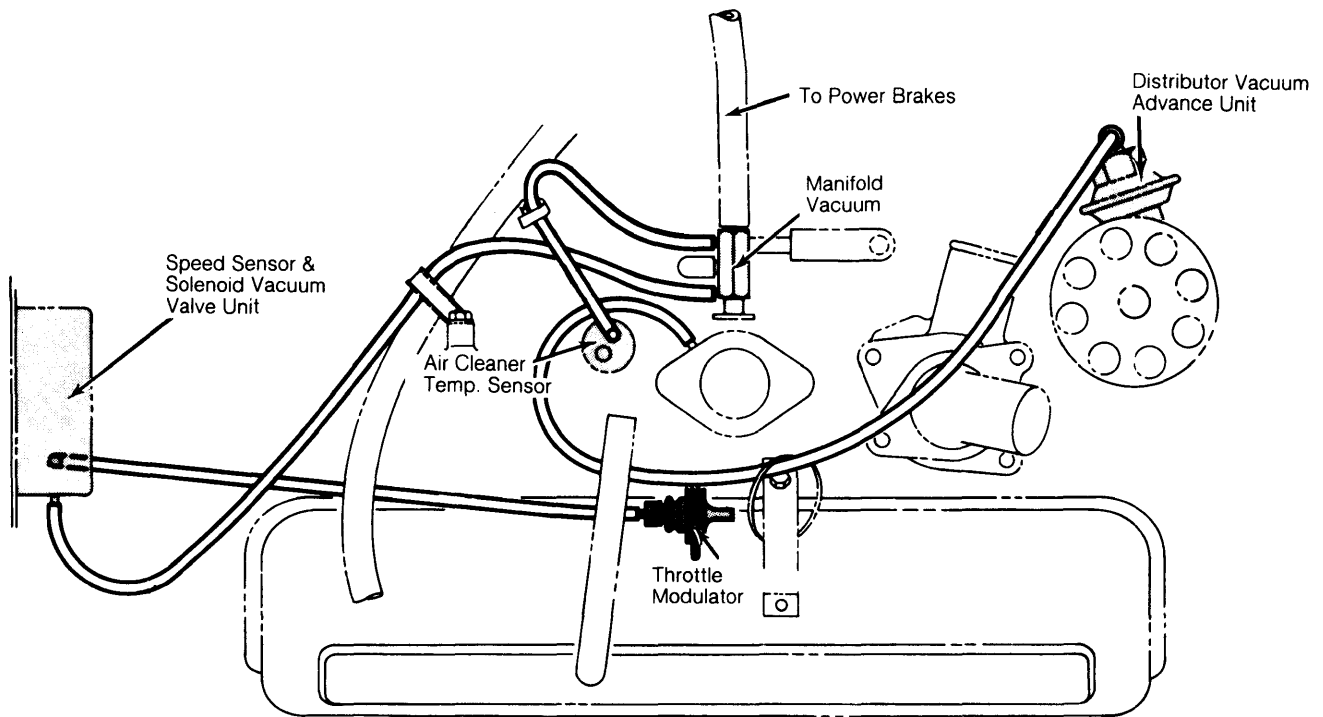

1975-79 EXHAUST EMISSION SYSTEMS

1976 International Harvester Vacuum Diagrams

IHC 196" 4-Cylinder Engine (Federal Models Only)

IHC 196" 4-Cylinder Engine (California Models Only)

1975-79 EXHAUST EMISSION SYSTEMS

1976 International Harvester Vacuum Diagrams (Cont.)

IHC 304" & 345" V8 Engine (Federal Models Only)

1975-79 EXHAUST EMISSION SYSTEMS

1976 International Harvester Vacuum Diagrams (Cont.)

IHC 304" V8 Engine (California Models Only)