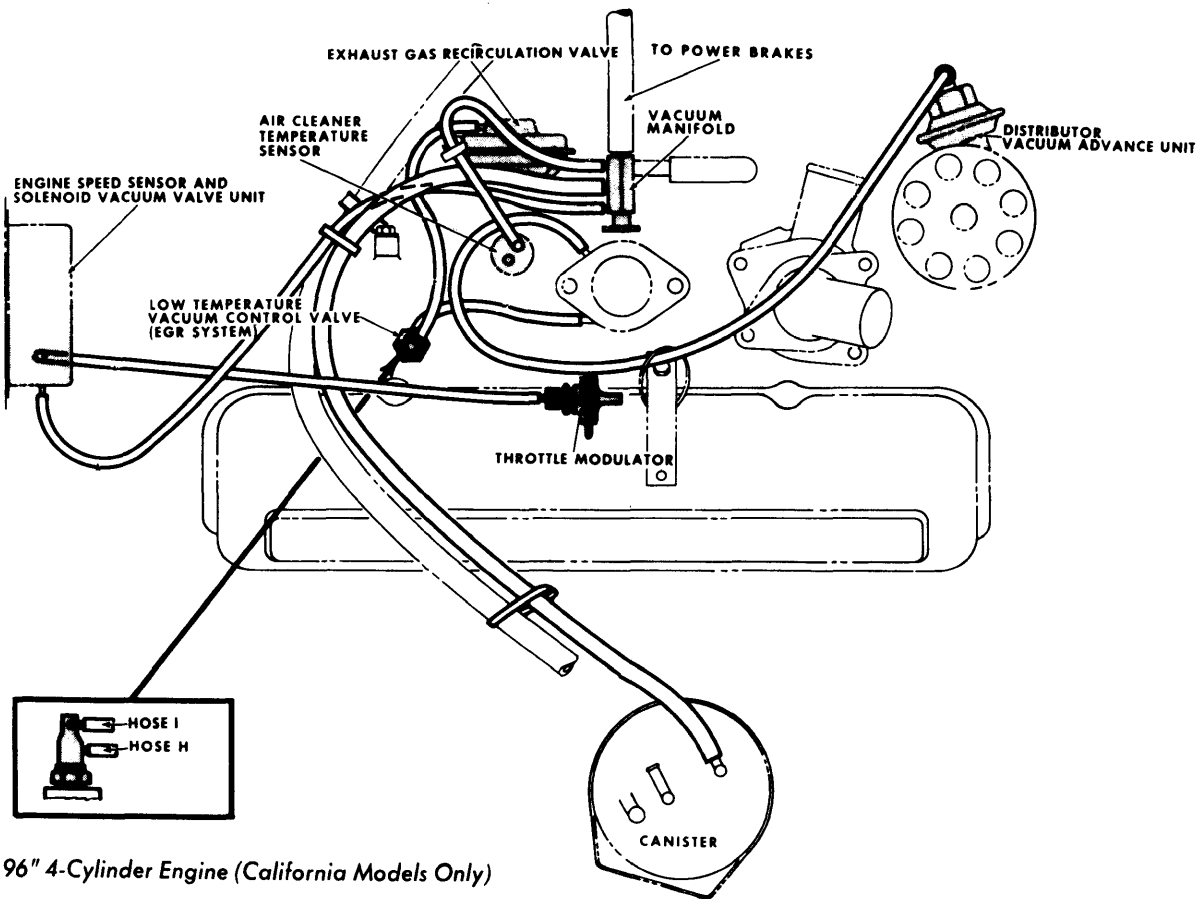

1975-79 EXHAUST EMISSION SYSTEMS

1976 International Harvester Vacuum Diagrams

IHC 196" 4-Cylinder Engine (Federal Models Only)

IHC 196" 4-Cylinder Engine (California Models Only)

1975-79 EXHAUST EMISSION SYSTEMS

1976 International Harvester Vacuum Diagrams (Cont.)

IHC 304" & 345" V8 Engine (Federal Models Only)

1975-79 EXHAUST EMISSION SYSTEMS

1976 International Harvester Vacuum Diagrams (Cont.)

IHC 304" V8 Engine (California Models Only)