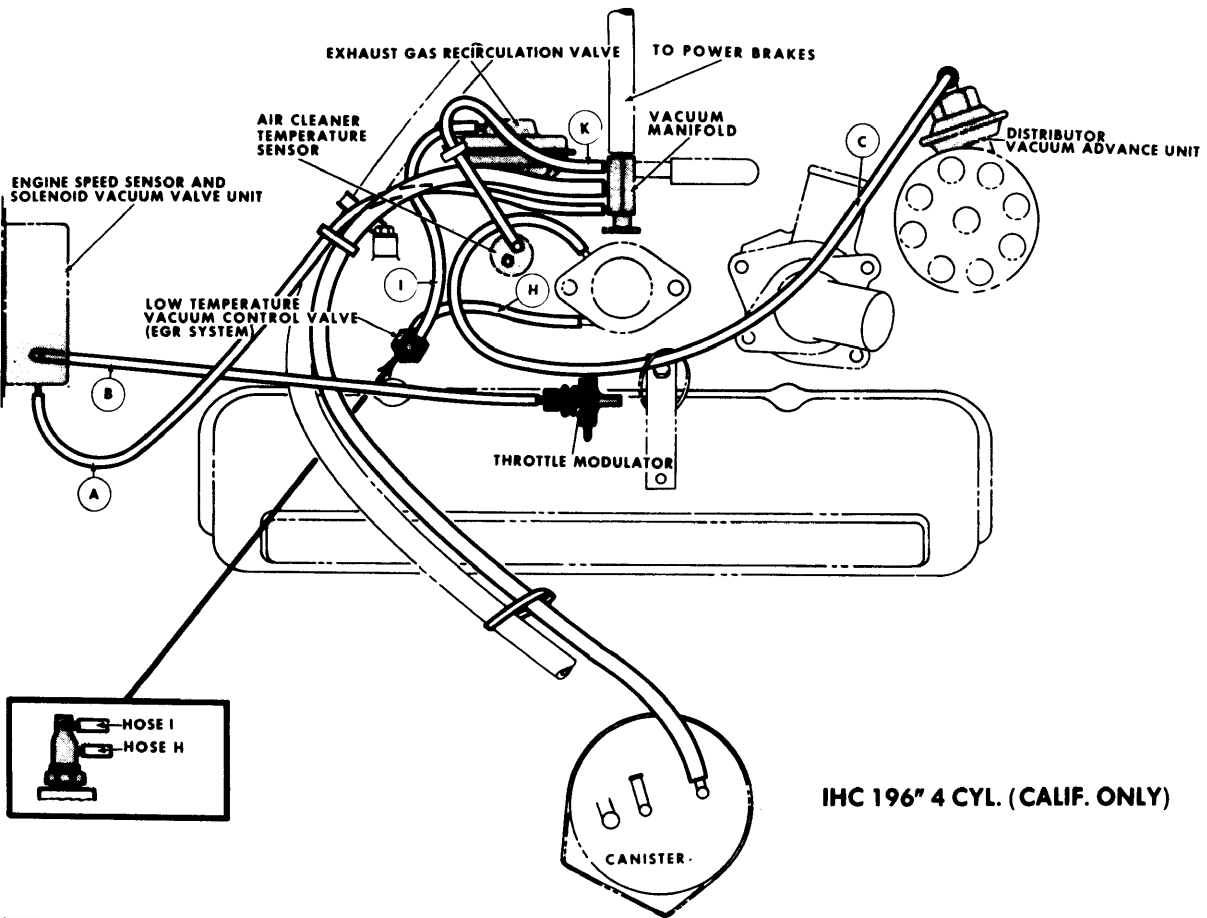

1975-79 EXHAUST EMISSION SYSTEMS

1975 International Harvester Vacuum Diagrams

IHC 196" 4-CYL. (FEDERAL ONLY)

IHC 196" 4 CYL. (CALIF. ONLY)

1975-79 EXHAUST EMISSION SYSTEMS

1975 International Harvester Vacuum Diagrams (Cont.)

1975 International Harvester Vacuum Diagrams (Cont.)

1975-79 EXHAUST EMISSION SYSTEMS

1975 International Harvester Vacuum Diagrams (Cont.)