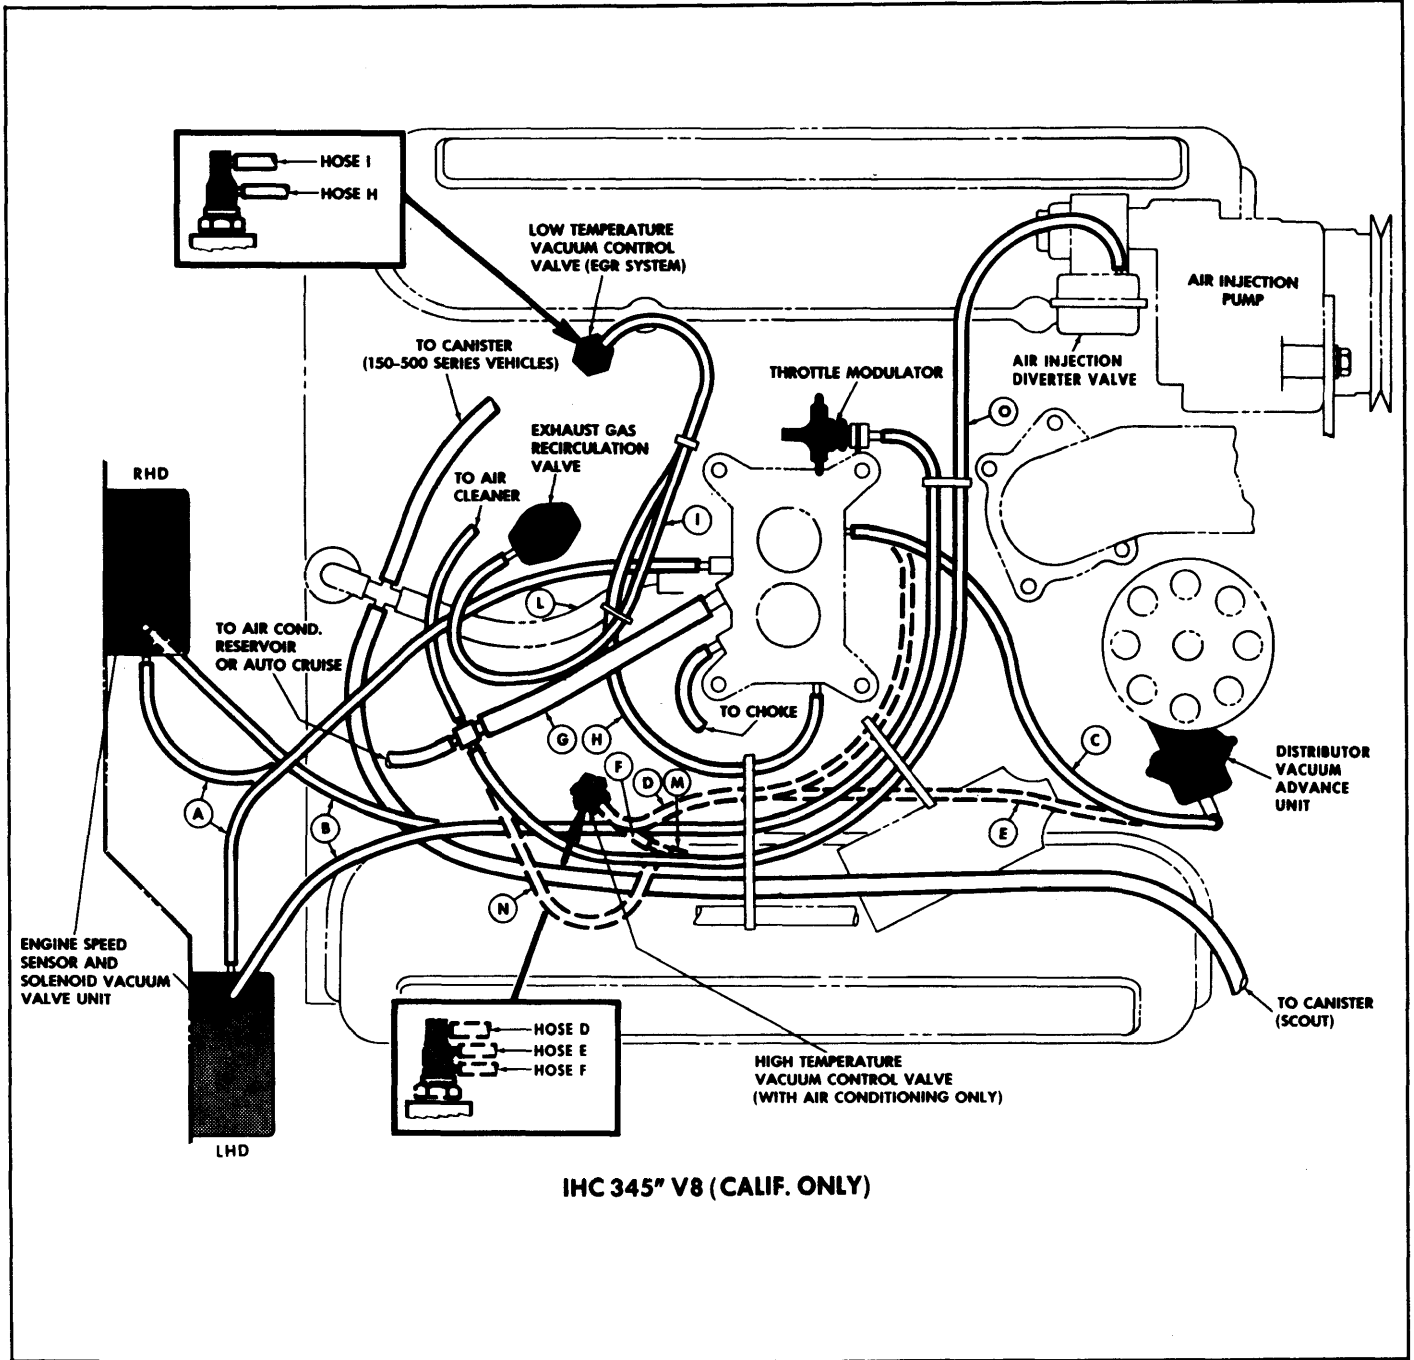

1975-79 EXHAUST EMISSION SYSTEMS

1975 International Harvester Vacuum Diagrams

IHC 196" 4-CYL. (FEDERAL ONLY)

IHC 196" 4 CYL. (CALIF. ONLY)

1975-79 EXHAUST EMISSION SYSTEMS

1975 International Harvester Vacuum Diagrams (Cont.)

1975-79 EXHAUST EMISSION SYSTEMS

1975 International Harvester Vacuum Diagrams (Cont.)

1975-79 EXHAUST EMISSION SYSTEMS

1975 International Harvester Vacuum Diagrams (Cont.)

1975-79 EXHAUST EMISSION SYSTEMS

1975 International Harvester Vacuum Diagrams (Cont.)

1975-79 EXHAUST EMISSION SYSTEMS

1975 International Harvester Vacuum Diagrams (Cont.)