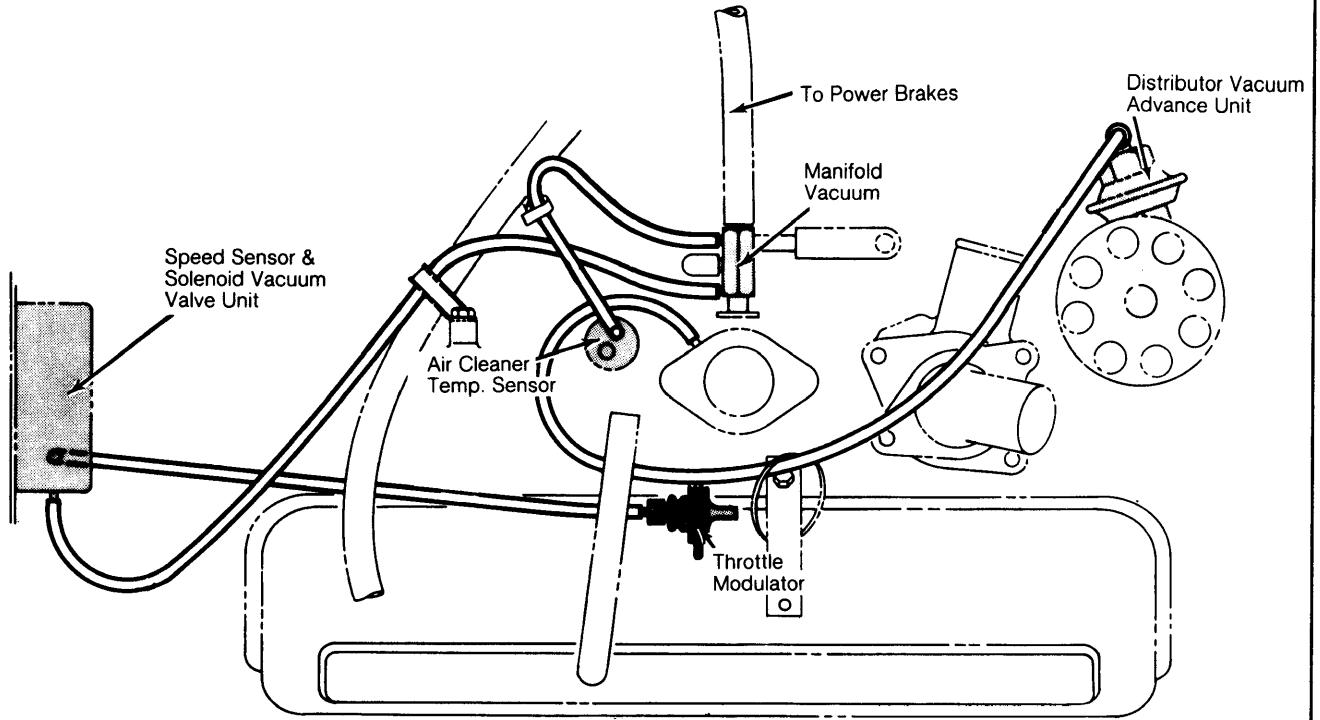

1975-79 EXHAUST EMISSION SYSTEMS

1975 International Harvester Vacuum Diagrams

IHC 196" 4-CYL. (FEDERAL ONLY)

IHC 196" 4 CYL. (CALIF. ONLY)

1975-79 EXHAUST EMISSION SYSTEMS

1975 International Harvester Vacuum Diagrams (Cont.)

1975 International Harvester Vacuum Diagrams (Cont.)

1975-79 EXHAUST EMISSION SYSTEMS

1975 International Harvester Vacuum Diagrams (Cont.)