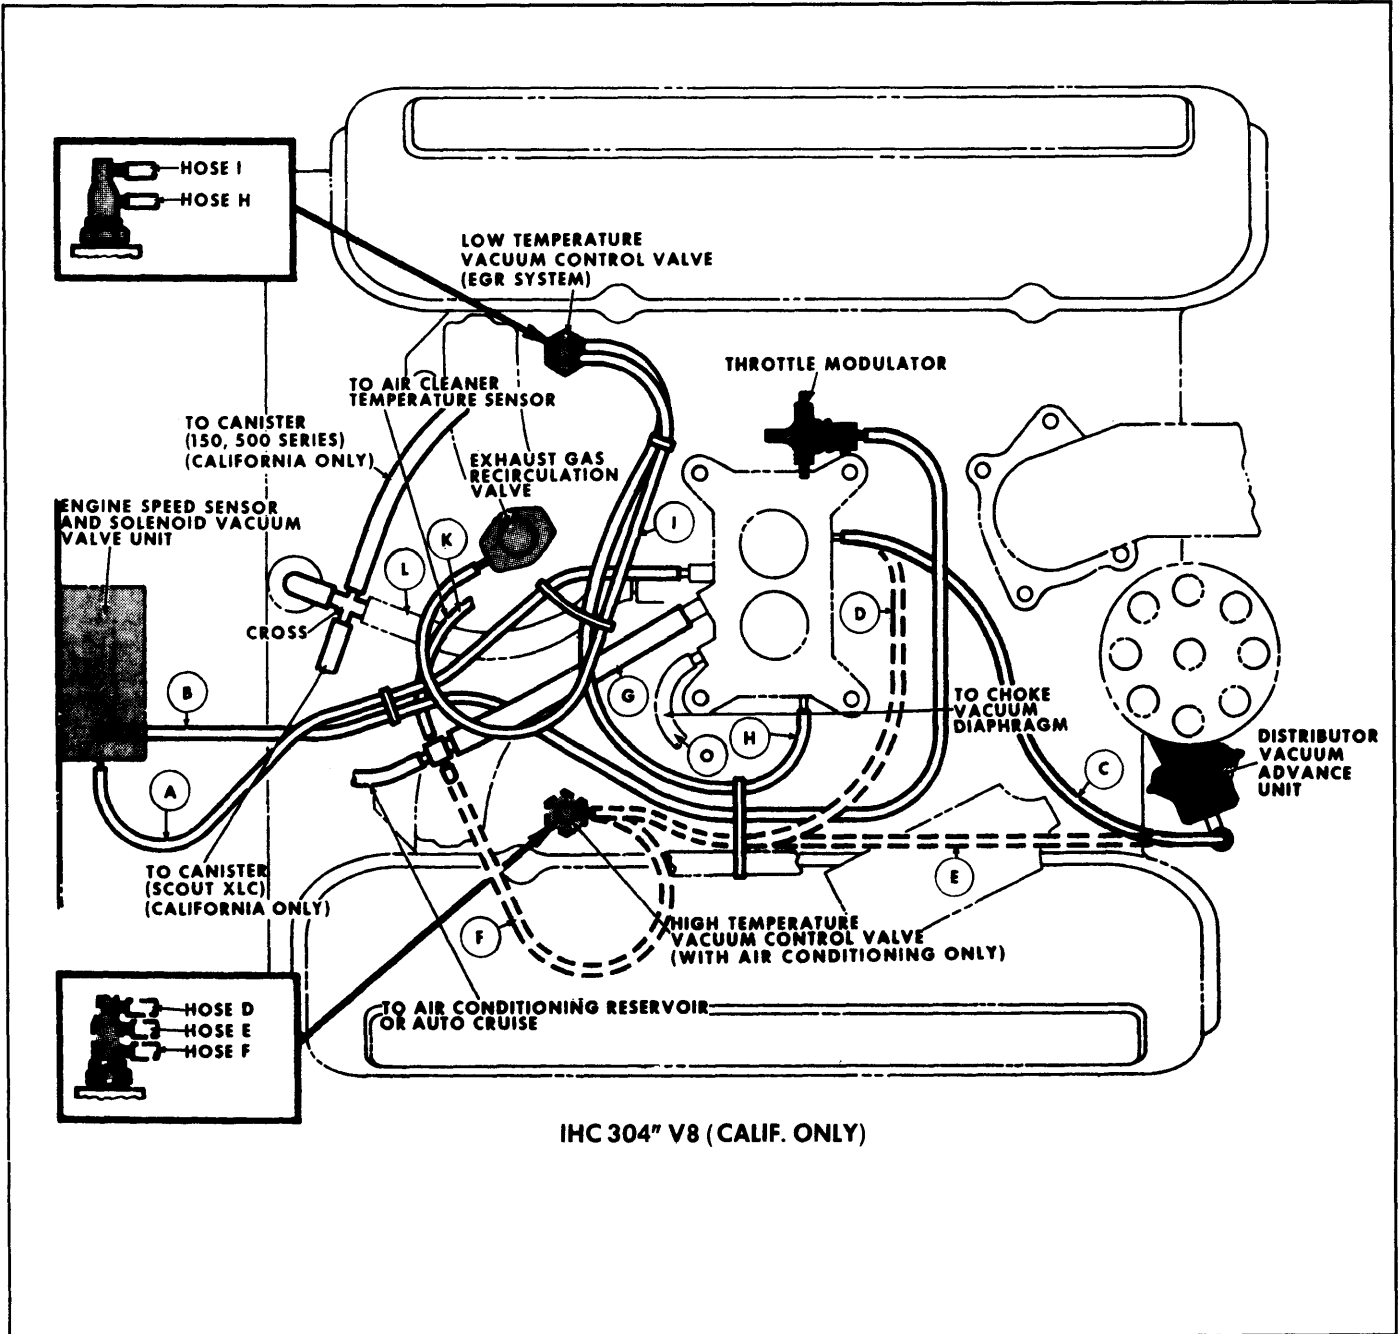

1975-79 EXHAUST EMISSION SYSTEMS

1975 International Harvester Vacuum Diagrams

IHC 196" 4-CYL. (FEDERAL ONLY)

IHC 196" 4 CYL. (CALIF. ONLY)

1975-79 EXHAUST EMISSION SYSTEMS

1975 International Harvester Vacuum Diagrams (Cont.)

1975-79 EXHAUST EMISSION SYSTEMS

1975 International Harvester Vacuum Diagrams (Cont.)

1975-79 EXHAUST EMISSION SYSTEMS

1975 International Harvester Vacuum Diagrams (Cont.)

1975-79 EXHAUST EMISSION SYSTEMS

1975 International Harvester Vacuum Diagrams (Cont.)

1975-79 EXHAUST EMISSION SYSTEMS

1975 International Harvester Vacuum Diagrams (Cont.)