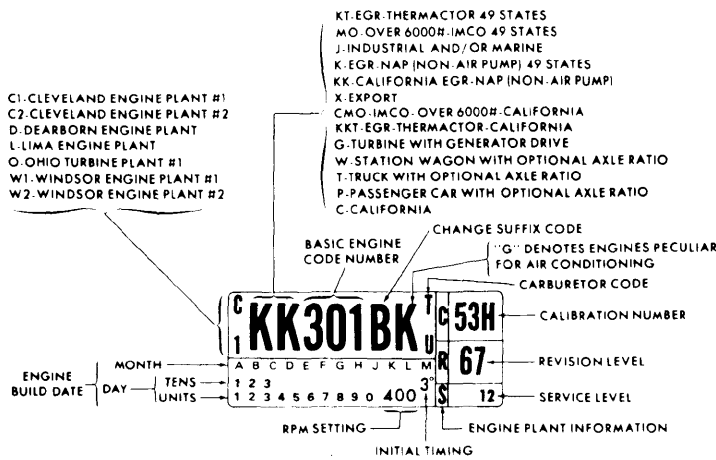

1978 ENGINE IDENTIFICATION Ford Motor Co.

ENGINE CODE EXPLANATION

Engine code is explained in accompanying illustration and "Engine Code" chart. Also note that the fifth digit of the VIN will give engine code. Engine identification tag contains information on cubic inch displacement, model year, production date, plant, change level and engine calibration data.

Fig. 3 Ford Motor Co. Engine Tag Explanation

ENGINE TAG LOCATION

Engine tag is located on front, right side of engine.

Ford Motor Co. Engine Codes

Model	Code	Eng./H.P.
Ford, Mercury	A	460"/202
Lincoln, Mark V	A	460"/210
Ford	C	460" Police
Cougar, Ford, LTD II, T-Bird	F	302"/134
Fairmont, Granada, Monarch, Mustang II, Zephyr	F	302"/139①
Cougar, LTD II, T-Bird	H	351"/144②
Ford	H	351"/144③
Mercury	H	351"/145④
Granada, Monarch	L	250"/97
Cougar, Lincoln, LTD II, Mark V, T-Bird	S	400"/166
Ford, Mercury	S	400"/160
Fairmont, Zephyr	T	200"/85
Bobcat, Fairmont, Mustang II, Pinto, Zephyr	Y	140"/88
Bobcat, Mustang II, Pinto	Z	171"/90

ENGINE CODE LOCATIONS

- 196" V6** - Stamped on right side of front of block.
- 231" V6** - Stamped either on front right side of block next to water pump or on left side of block between exhaust manifold and forward spark plugs.
- 301", 305", 350" (Exc. Olds Design) & 400" V8** - Stamped on right front of block.
- 350" (Oldsmobile Design) & 403" V8** - Stamped on left front of block.