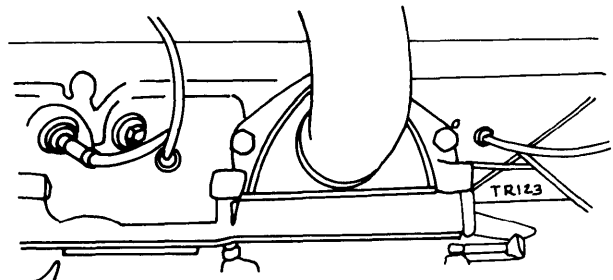

455" V8 ENGINE CODE LOCATION