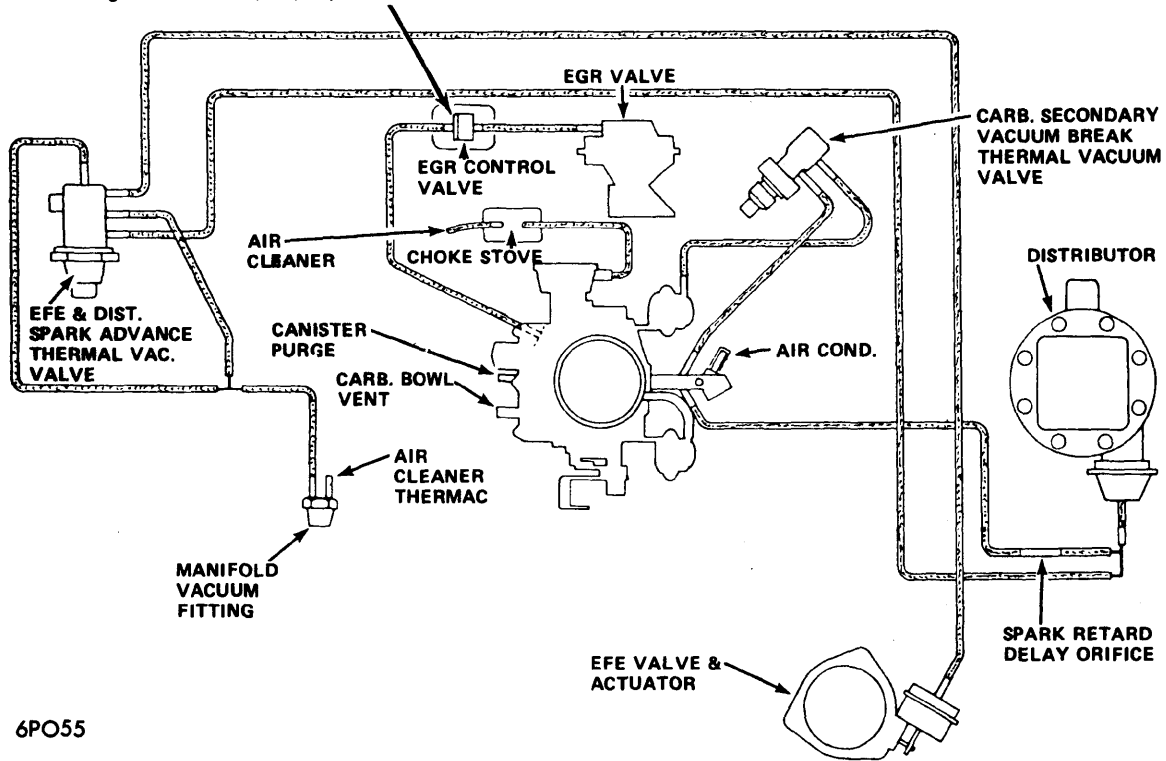

VACUUM HOSE ROUTING 350" 4-BBL V8 VENTURA WITHOUT AIR CONDITIONING

6PO54

VACUUM HOSE ROUTING 350" 4-BBL V8 VENTURA WITH AIR CONDITIONING

1976 EXHAUST EMISSION SYSTEMS Pontiac Vacuum Diagrams (Cont.)

NOTE - This Valve Is Not Used On
Engine Codes YA, YP, YJ, YC Or XA.