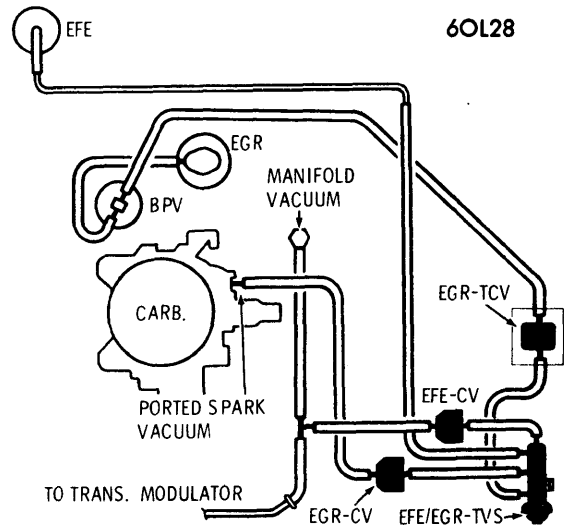

6CH23

VACUUM HOSE ROUTING 400" V8
WITH AIR INJECTION & EFE

6CH24

VACUUM HOSE ROUTING 454" V8
WITH AIR INJECTION

1976 EXHAUST EMISSION SYSTEMS Oldsmobile Vacuum Diagrams

VACUUM HOSE ROUTING 4 CYL. (FEDERAL)

VACUUM HOSE ROUTING 231" V6

VACUUM HOSE ROUTING 260" V8 MAN. TRANS. LATE PRODUCTION (CALIF.)

VACUUM HOSE ROUTING 4 CYL. (CALIF.)

VACUUM HOSE ROUTING 260" V8 AUTO. TRANS. EARLY PRODUCTION (CALIF.)

VACUUM HOSE ROUTING 260" V8 AUTO. TRANS. LATE PRODUCTION (CALIF.)