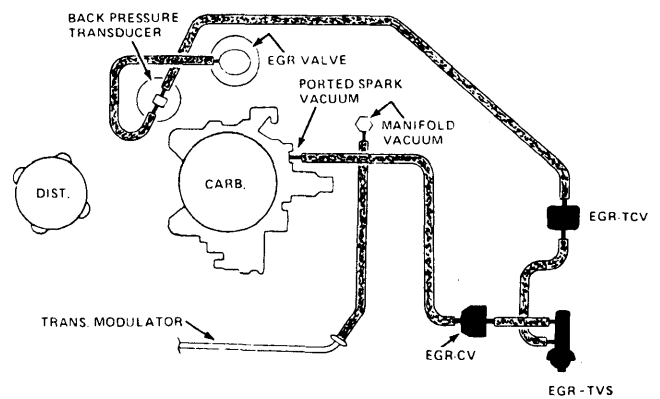

6PO42

VACUUM HOSE ROUTING 140" 2-BBL. 4 CYL. (CALIF.)

VACUUM HOSE ROUTING 231" V6 (FEDERAL)

1976 EXHAUST EMISSION SYSTEMS Pontiac Vacuum Diagrams (Cont.)

VACUUM HOSE ROUTING 231" V6 (CALIF.)

VACUUM HOSE ROUTING 250" 1-BBL. 6 CYL. (FEDERAL)

1976 EXHAUST EMISSION SYSTEMS Pontiac Vacuum Diagrams (Cont.)

VACUUM HOSE ROUTING 250" 1-BBL. 6 CYL. (CALIF.)

VACUUM HOSE ROUTING 260" V8 AUTO. TRANS. (FEDERAL)

1976 EXHAUST EMISSION SYSTEMS Pontiac Vacuum Diagrams (Cont.)

6PO48

VACUUM HOSE ROUTING 260" V8 MAN. TRANS. (FEDERAL)

6PO49

VACUUM HOSE ROUTING 260" V8
EARLY PRODUCTION (CALIF.)

6PO50

VACUUM HOSE ROUTING 260" V8
LATE PRODUCTION (CALIF.)

1976 EXHAUST EMISSION SYSTEMS Pontiac Vacuum Diagrams (Cont.)