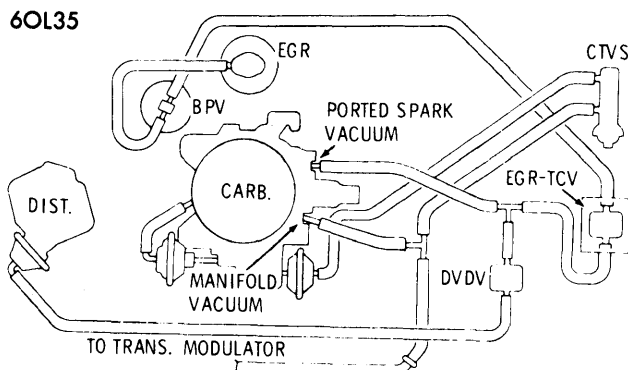

VACUUM HOSE ROUTING 231" V6

VACUUM HOSE ROUTING 260" V8 MAN. TRANS. LATE PRODUCTION (CALIF.)

VACUUM HOSE ROUTING 4 CYL. (CALIF.)

VACUUM HOSE ROUTING 260" V8 AUTO. TRANS. EARLY PRODUCTION (CALIF.)

VACUUM HOSE ROUTING 260" V8 AUTO. TRANS. LATE PRODUCTION (CALIF.)

1976 EXHAUST EMISSION SYSTEMS Oldsmobile Vacuum Diagrams (Cont.)

60L31

**VACUUM HOSE ROUTING 260" V8
MAN. TRANS. (FEDERAL)**

60L32

**VACUUM HOSE ROUTING 260" V8
AUTO. TRANS. (FEDERAL)**

60L33

**VACUUM HOSE ROUTING 350" 4-BBL. V8
OMEGA**

60L34

**VACUUM HOSE ROUTING 350" 2-BBL. V8
OMEGA (FEDERAL)**

60L35

**VACUUM HOSE ROUTING 350" 4-BBL. V8
CUTLASS & 88**

60L36

**VACUUM HOSE ROUTING 350" V8 CUTLASS
WITH 2.41 AXLE (CALIF.) &
455" V8 CUTLASS, 88 & 98 (FEDERAL)**