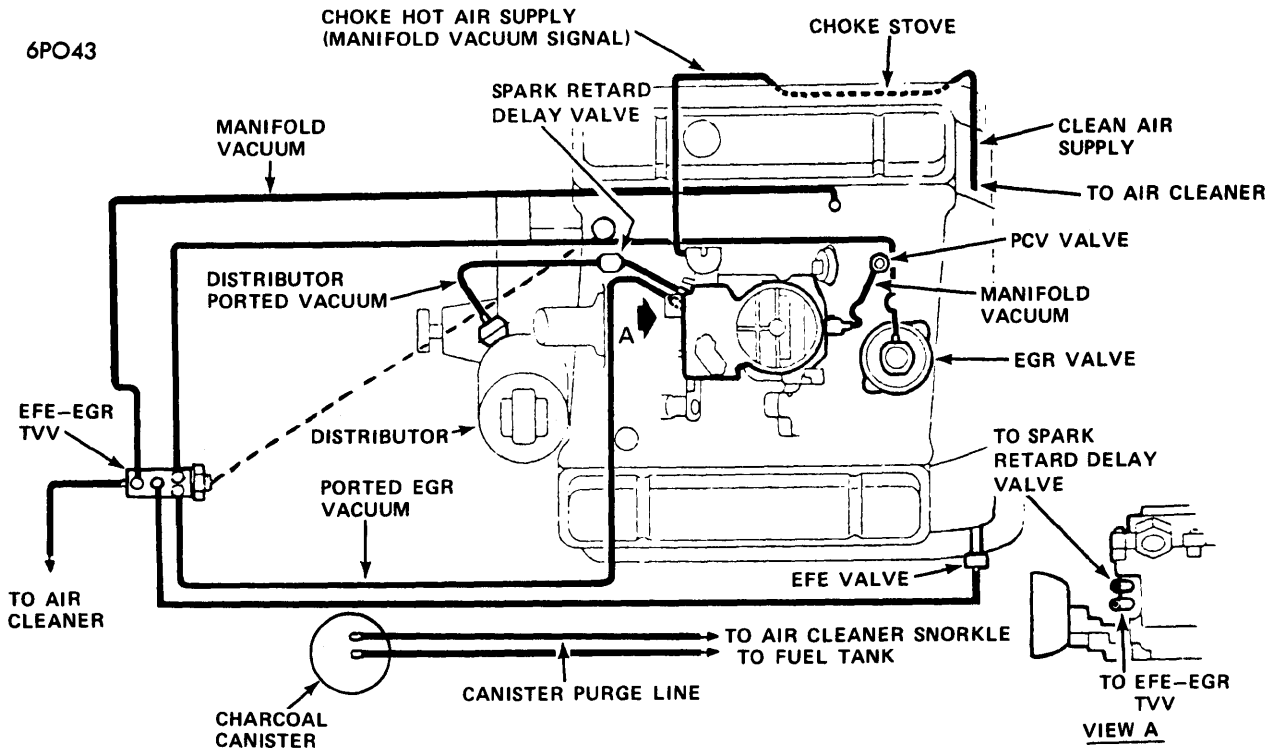

1976 EXHAUST EMISSION SYSTEMS Pontiac Vacuum Diagrams (Cont.)

6PO42