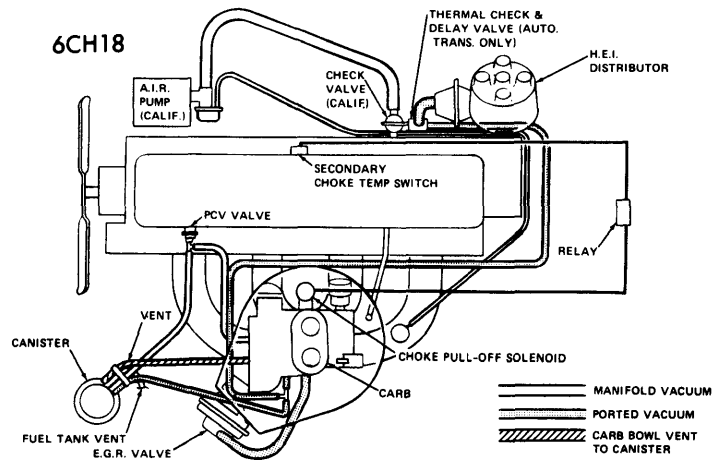

**VACUUM HOSE ROUTING, 140" 4-CYL.
2-BBL. (MONZA TOWN COUPE SHOWN)**