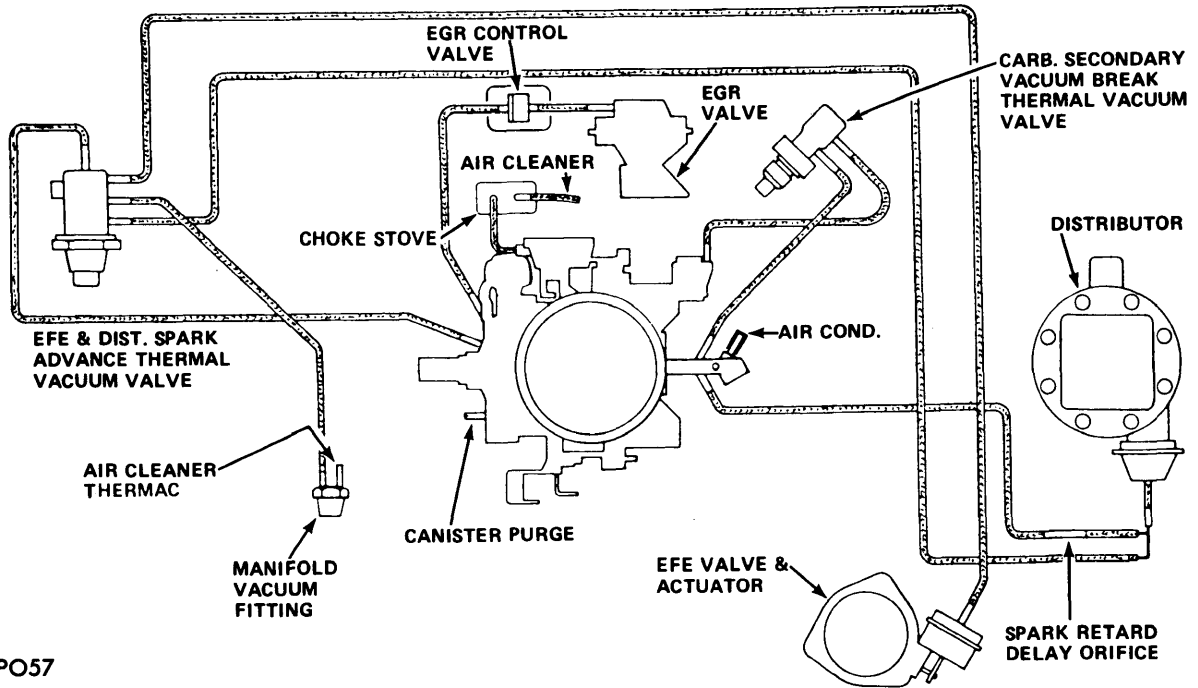

6PO55

VACUUM HOSE ROUTING 350" & 400" 2-BBL. V8 (FEDERAL)

6PO56

VACUUM HOSE ROUTING 350" & 400" 4-BBL. V8 (CALIF.)

1976 EXHAUST EMISSION SYSTEMS Pontiac Vacuum Diagrams (Cont.)

6PO57

VACUUM HOSE ROUTING 400" 4-BBL. V8 AUTO. TRANS. (FEDERAL)