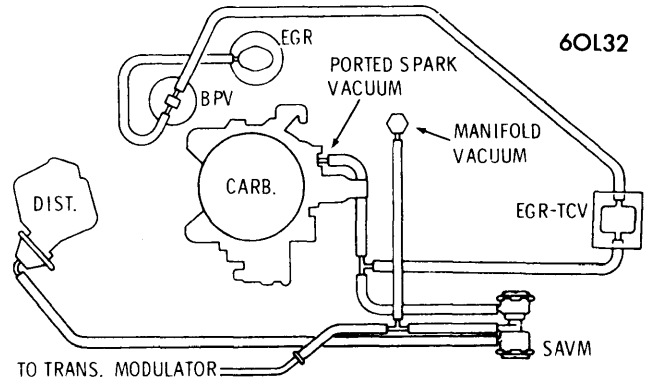

60L32

**VACUUM HOSE ROUTING 260" V8
AUTO. TRANS. (FEDERAL)**