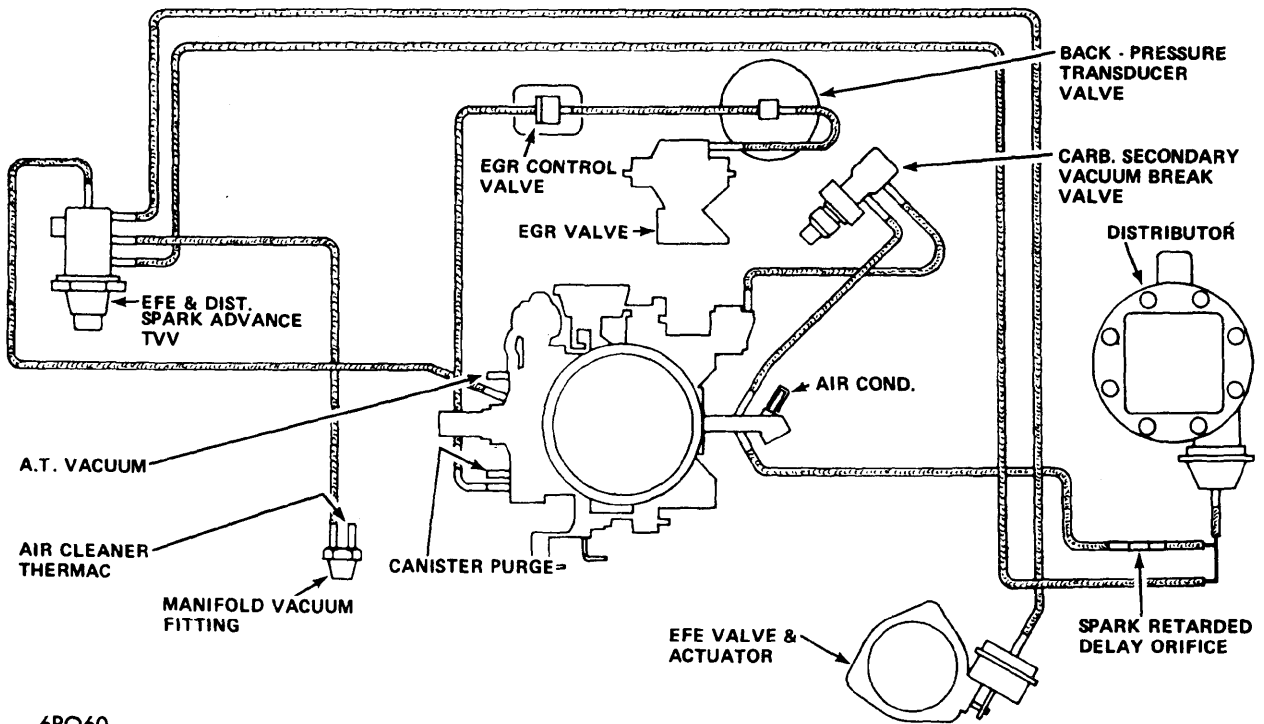

6PO58

VACUUM HOSE ROUTING 400" & 455" 4-BBL. V8 FIREBIRD MAN. TRANS. (FEDERAL)

1976 EXHAUST EMISSION SYSTEMS Pontiac Vacuum Diagrams (Cont.)

6PO59

VACUUM HOSE ROUTING 455" V8 (FEDERAL)

6PO60

VACUUM HOSE ROUTING 455" V8 (CALIF.)