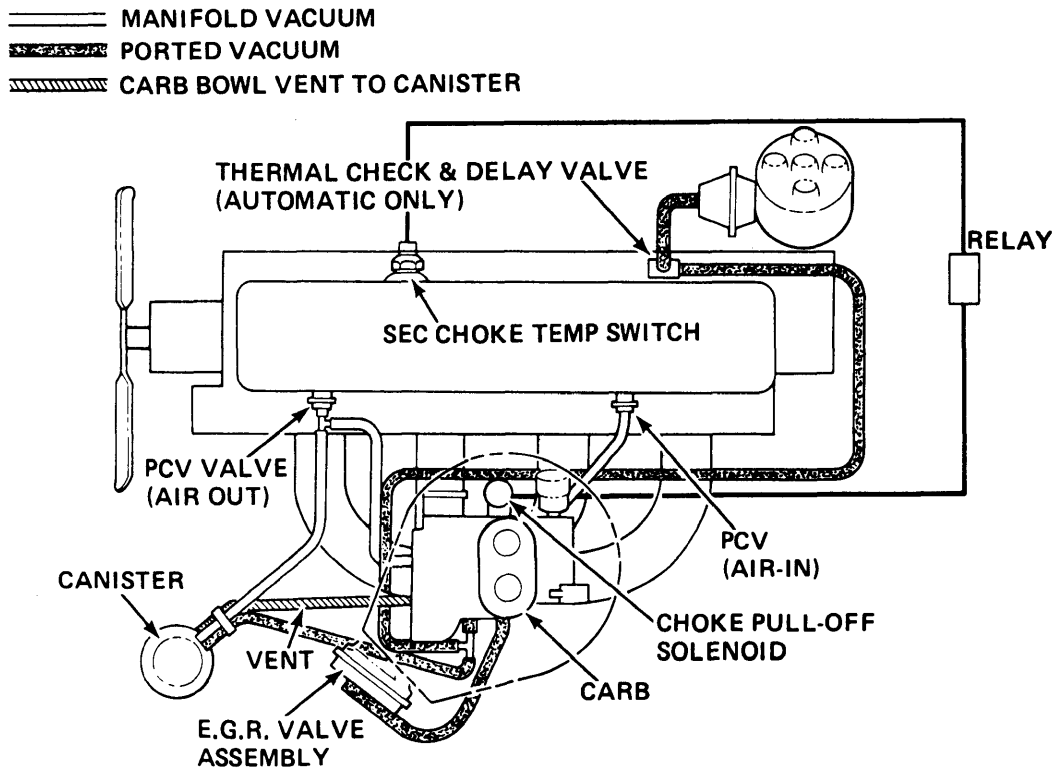

VACUUM HOSE ROUTING 140" 2-BBL. 4 CYL. (FEDERAL)