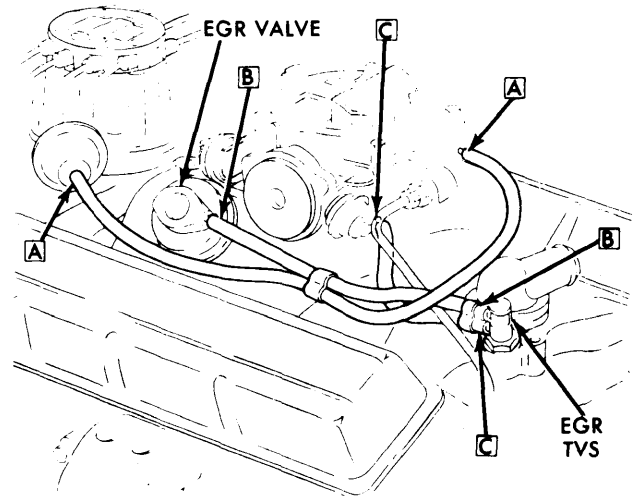

6CH22

VACUUM HOSE ROUTING 350", 400" 4-BBL. V8
WITHOUT AIR INJECTION OR EFE