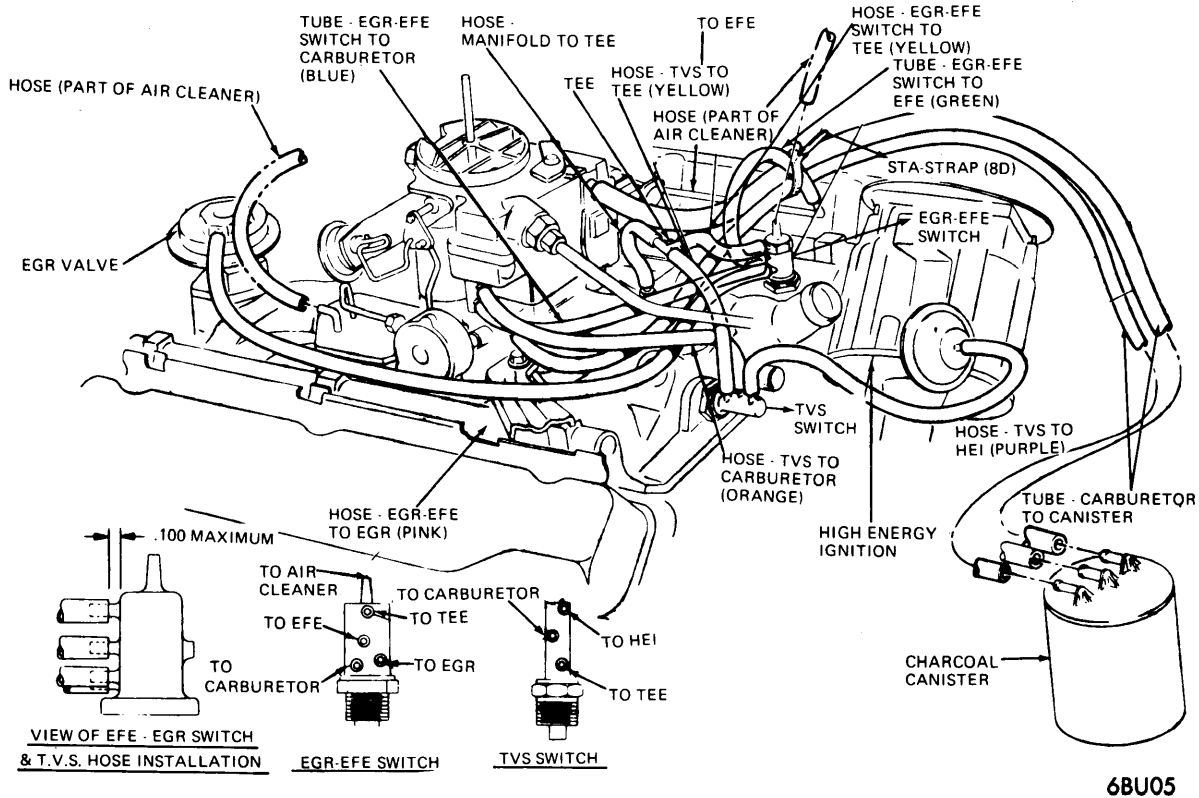

**VACUUM HOSE ROUTING 260" V8
EARLY PRODUCTION (CALIF.)**

6BU04

**VACUUM HOSE ROUTING 260" V8
LATE PRODUCTION (CALIF.)**

1976 EXHAUST EMISSIONS SYSTEMS Buick Vacuum Diagrams (Cont.)

**VACUUM HOSE ROUTING 350" 2-BBL. V8
WITH AIR CONDITIONING**