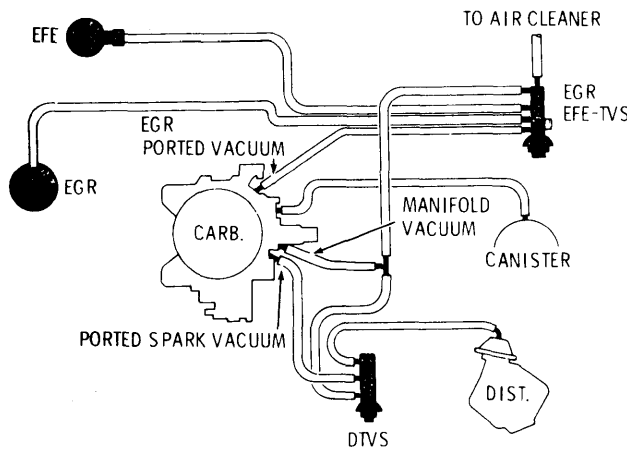

1976 EXHAUST EMISSION SYSTEMS Oldsmobile Vacuum Diagrams (Cont.)

60L31

**VACUUM HOSE ROUTING 260" V8
MAN. TRANS. (FEDERAL)**

60L32

**VACUUM HOSE ROUTING 260" V8
AUTO. TRANS. (FEDERAL)**

60L33

**VACUUM HOSE ROUTING 350" 4-BBL. V8
OMEGA**

60L34

**VACUUM HOSE ROUTING 350" 2-BBL. V8
OMEGA (FEDERAL)**

60L35

**VACUUM HOSE ROUTING 350" 4-BBL. V8
CUTLASS & 88**

60L36

**VACUUM HOSE ROUTING 350" V8 CUTLASS
WITH 2.41 AXLE (CALIF.) &
455" V8 CUTLASS, 88 & 98 (FEDERAL)**