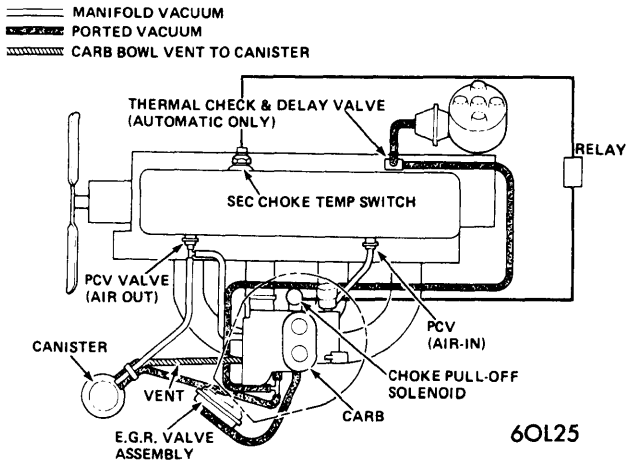

6CH23

VACUUM HOSE ROUTING 400" V8
WITH AIR INJECTION & EFE

6CH24

VACUUM HOSE ROUTING 454" V8
WITH AIR INJECTION

1976 EXHAUST EMISSION SYSTEMS Oldsmobile Vacuum Diagrams

VACUUM HOSE ROUTING 4 CYL. (FEDERAL)