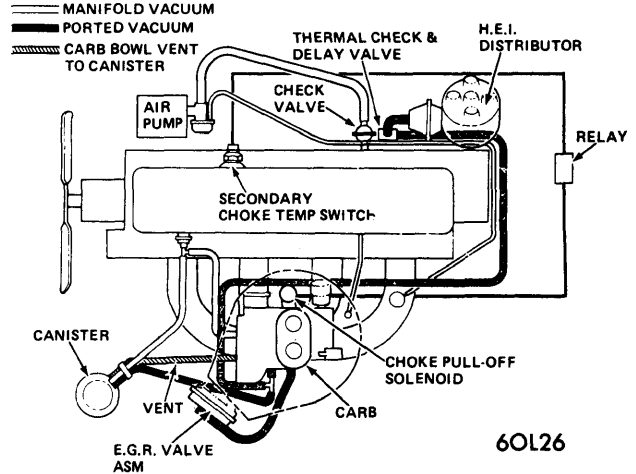

VACUUM HOSE ROUTING 4 CYL. (CALIF.)