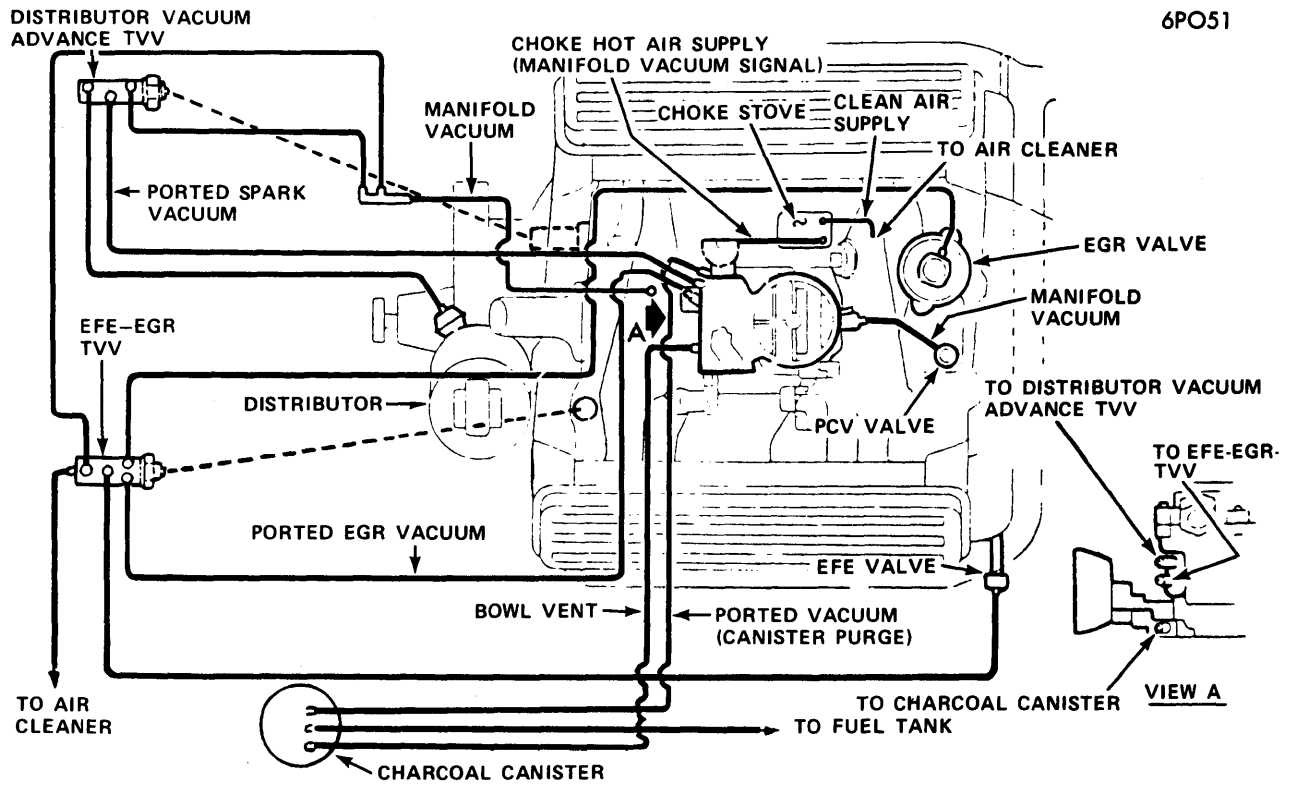

6PO48

VACUUM HOSE ROUTING 260" V8 MAN. TRANS. (FEDERAL)

6PO49

VACUUM HOSE ROUTING 260" V8
EARLY PRODUCTION (CALIF.)

6PO50

VACUUM HOSE ROUTING 260" V8
LATE PRODUCTION (CALIF.)

1976 EXHAUST EMISSION SYSTEMS Pontiac Vacuum Diagrams (Cont.)