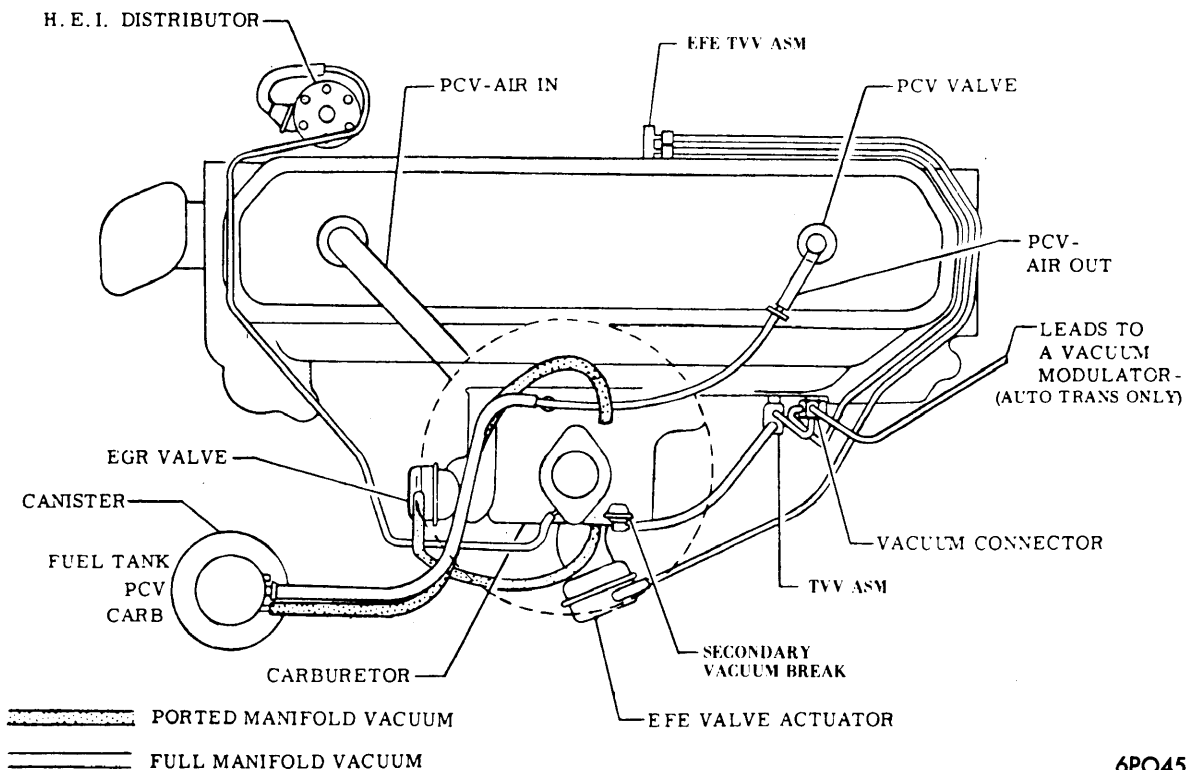

6PO42

VACUUM HOSE ROUTING 140" 2-BBL. 4 CYL. (CALIF.)

VACUUM HOSE ROUTING 231" V6 (FEDERAL)

1976 EXHAUST EMISSION SYSTEMS Pontiac Vacuum Diagrams (Cont.)

VACUUM HOSE ROUTING 231" V6 (CALIF.)

VACUUM HOSE ROUTING 250" 1-BBL. 6 CYL. (FEDERAL)