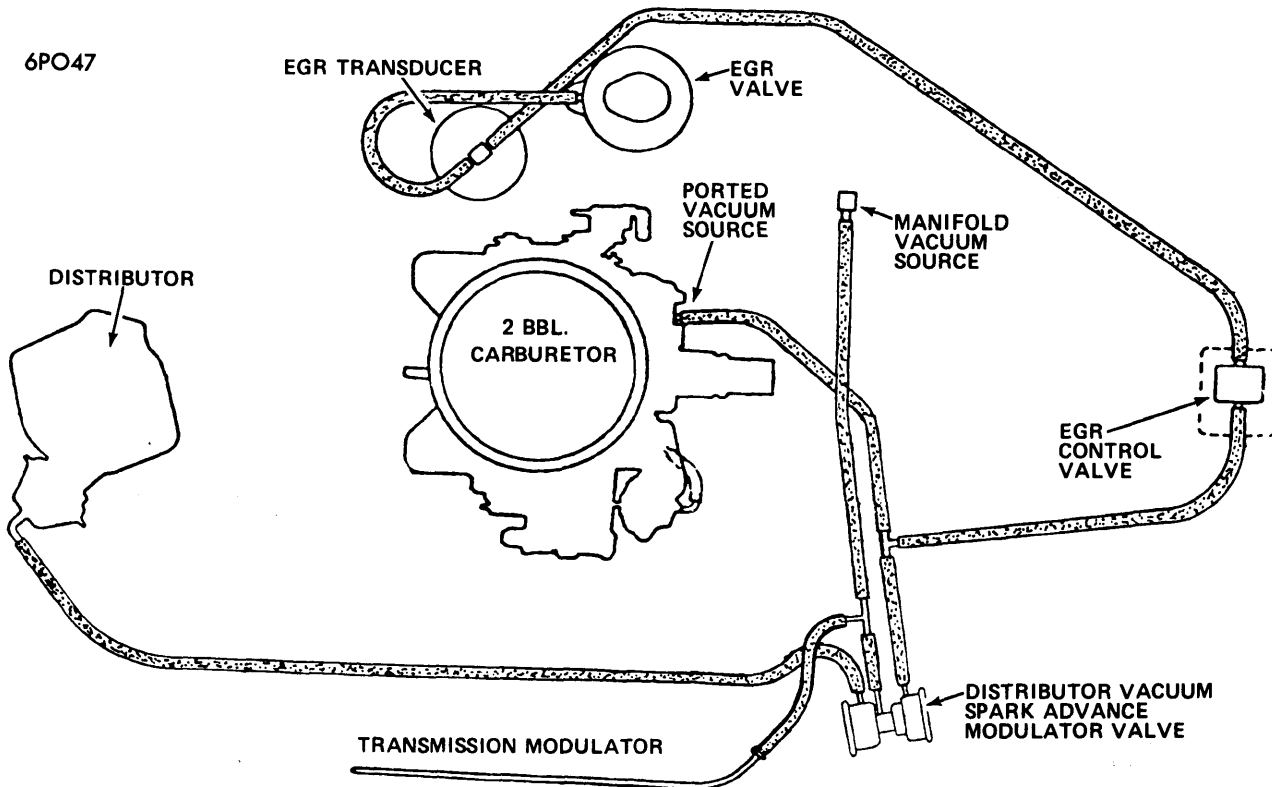

VACUUM HOSE ROUTING 250" 1-BBL. 6 CYL. (CALIF.)