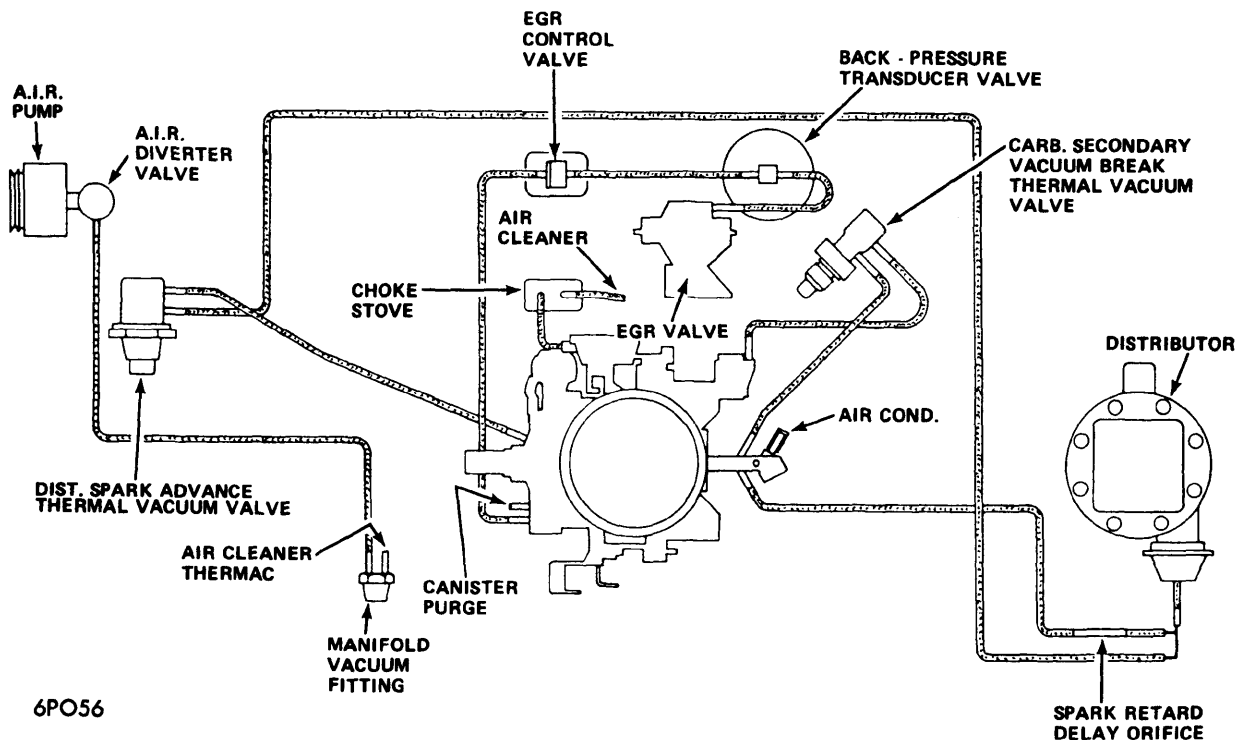

VACUUM HOSE ROUTING 350" & 400" 2-BBL. V8 (FEDERAL)

6PO56