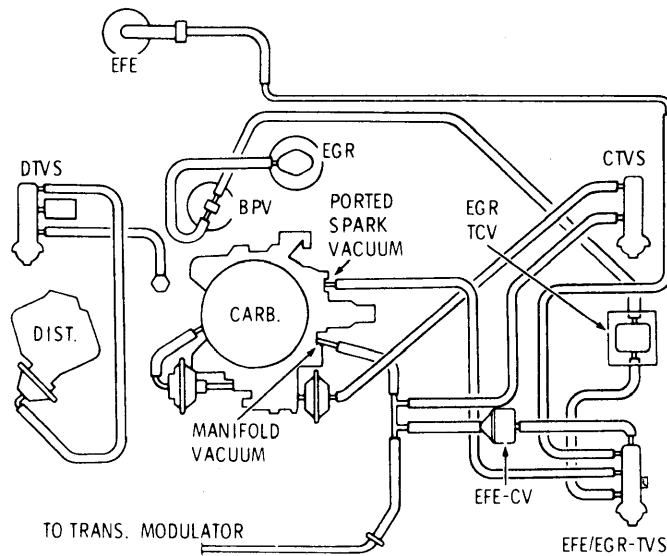

1976 EXHAUST EMISSION SYSTEMS Oldsmobile Vacuum Diagrams (Cont.)

60L37

VACUUM HOSE ROUTING 350" 4-BBL. V8
CUTLASS & 88 (FEDERAL) &
455" V8 TORONADO (FEDERAL)

60L38

VACUUM HOSE ROUTING 455" V8
CUTLASS, 88 & 98 (CALIF)