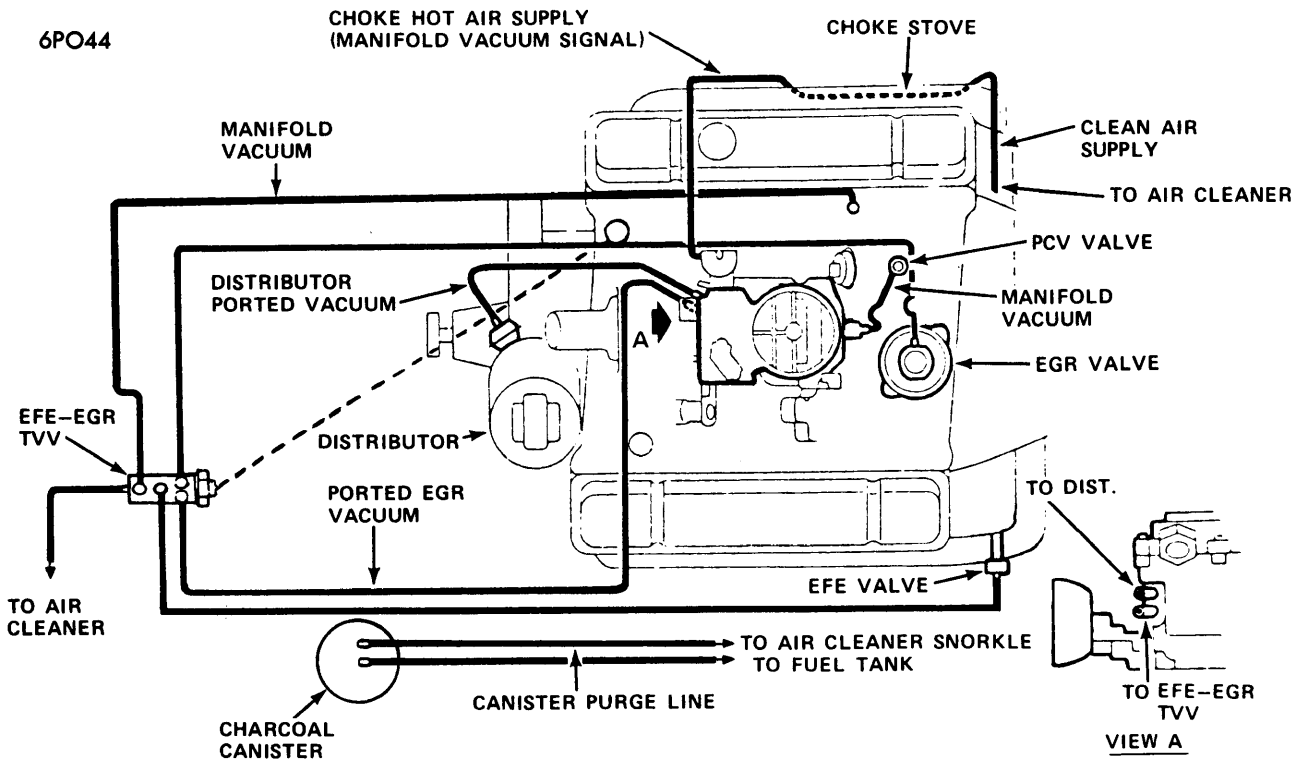

VACUUM HOSE ROUTING 231" V6 (FEDERAL)

1976 EXHAUST EMISSION SYSTEMS Pontiac Vacuum Diagrams (Cont.)

VACUUM HOSE ROUTING 231" V6 (CALIF.)