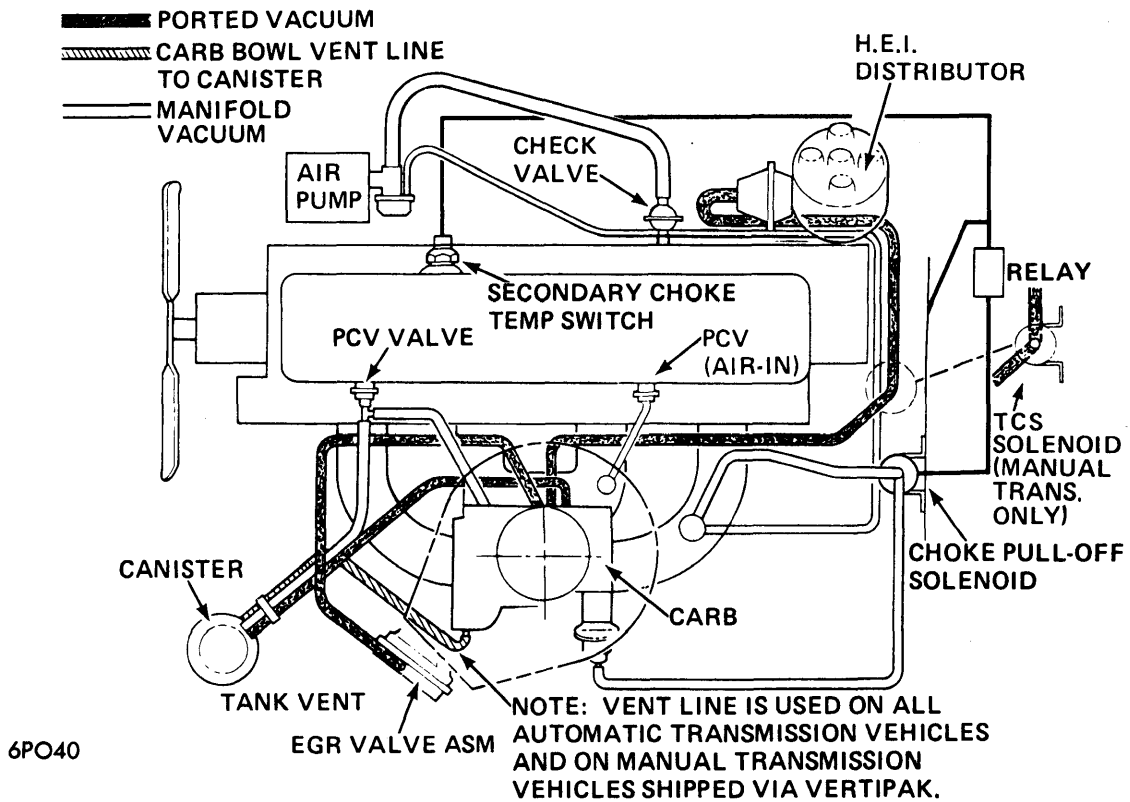

1976 EXHAUST EMISSION SYSTEMS Pontiac Vacuum Diagrams

VACUUM HOSE ROUTING 140" 1-BBL. 4 CYL. (FEDERAL)