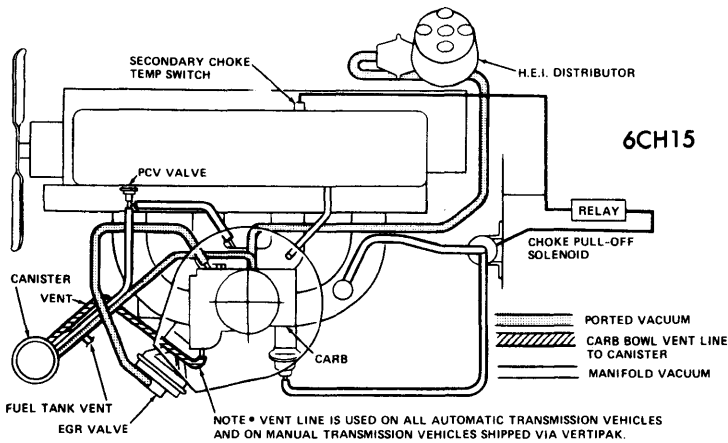

Chevrolet Vacuum Diagrams

VACUUM HOSE ROUTING CHEVETTE
WITH AIR INJECTION

6CH13

VACUUM HOSE ROUTING CHEVETTE
WITHOUT AIR INJECTION

6CH14

1976 EXHAUST EMISSION SYSTEMS Chevrolet Vacuum Diagrams (Cont.)

**VACUUM HOSE ROUTING, 140" 4-CYL.
1-BBL. (MONZA TOWN COUPE SHOWN)**