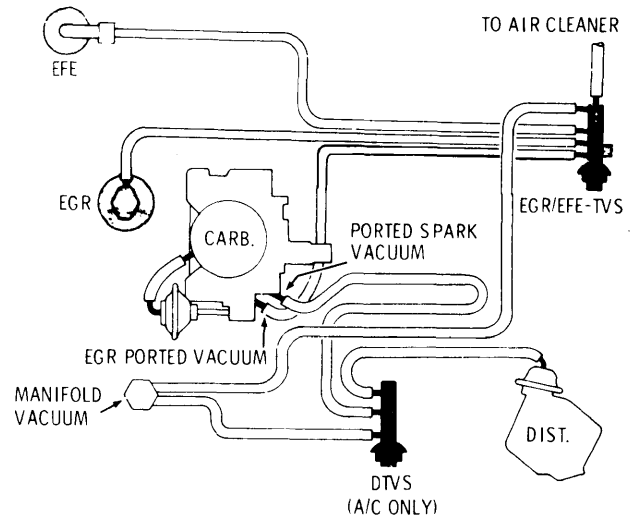

1976 EXHAUST EMISSION SYSTEMS Oldsmobile Vacuum Diagrams (Cont.)

60L31

**VACUUM HOSE ROUTING 260" V8
MAN. TRANS. (FEDERAL)**

60L32

**VACUUM HOSE ROUTING 260" V8
AUTO. TRANS. (FEDERAL)**

60L33

**VACUUM HOSE ROUTING 350" 4-BBL. V8
OMEGA**

60L34

**VACUUM HOSE ROUTING 350" 2-BBL. V8
OMEGA (FEDERAL)**

60L35

**VACUUM HOSE ROUTING 350" 4-BBL. V8
CUTLASS & 88**

60L36

**VACUUM HOSE ROUTING 350" V8 CUTLASS
WITH 2.41 AXLE (CALIF.) &
455" V8 CUTLASS, 88 & 98 (FEDERAL)**