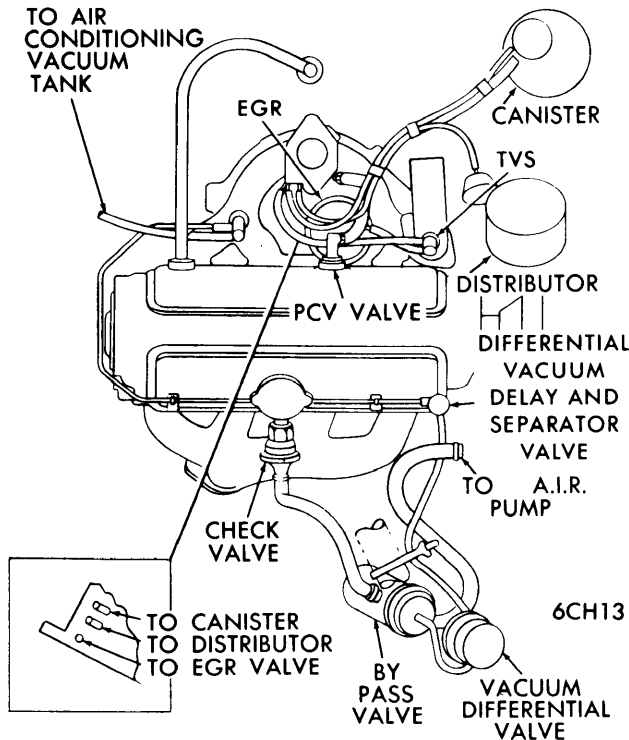

Chevrolet Vacuum Diagrams

VACUUM HOSE ROUTING CHEVETTE
WITH AIR INJECTION

6CH13

VACUUM HOSE ROUTING CHEVETTE
WITHOUT AIR INJECTION

6CH14

1976 EXHAUST EMISSION SYSTEMS Chevrolet Vacuum Diagrams (Cont.)

**VACUUM HOSE ROUTING, 140" 4-CYL.
1-BBL. (MONZA TOWN COUPE SHOWN)**