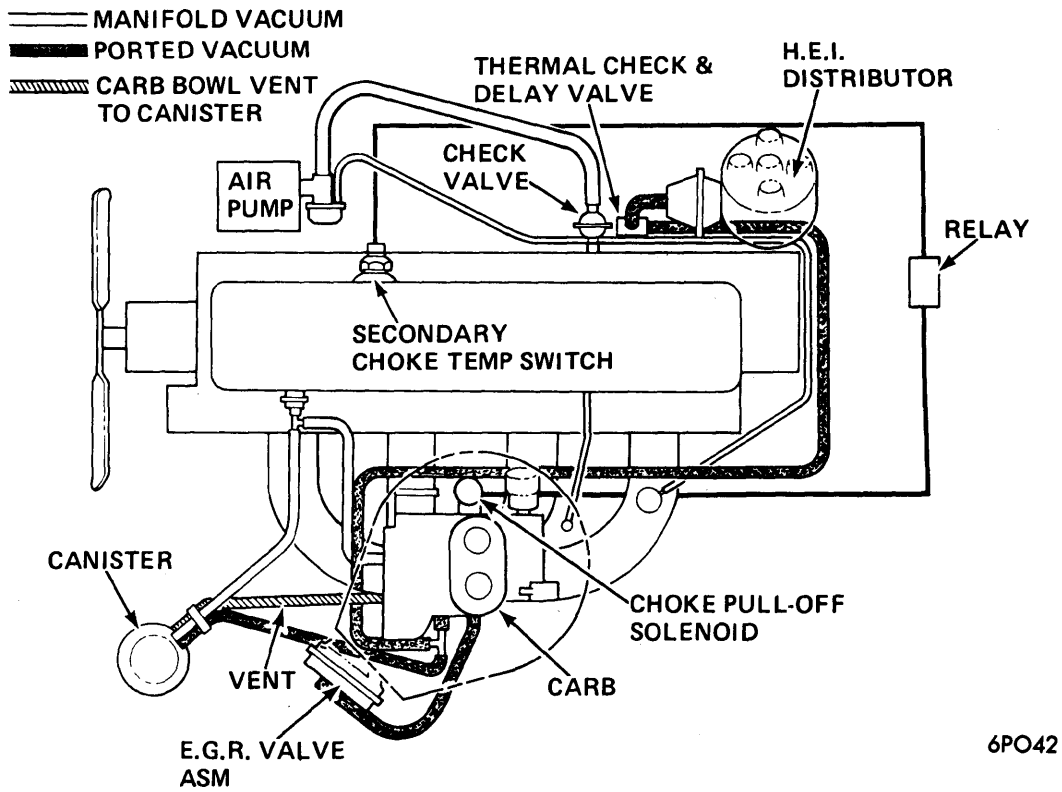

60L39

VACUUM HOSE ROUTING 455" V8
TORONADO (CALIF.)

1976 EXHAUST EMISSION SYSTEMS Pontiac Vacuum Diagrams

VACUUM HOSE ROUTING 140" 1-BBL. 4 CYL. (FEDERAL)

VACUUM HOSE ROUTING 140" 2-BBL. 4 CYL. (FEDERAL)

1976 EXHAUST EMISSION SYSTEMS Pontiac Vacuum Diagrams (Cont.)