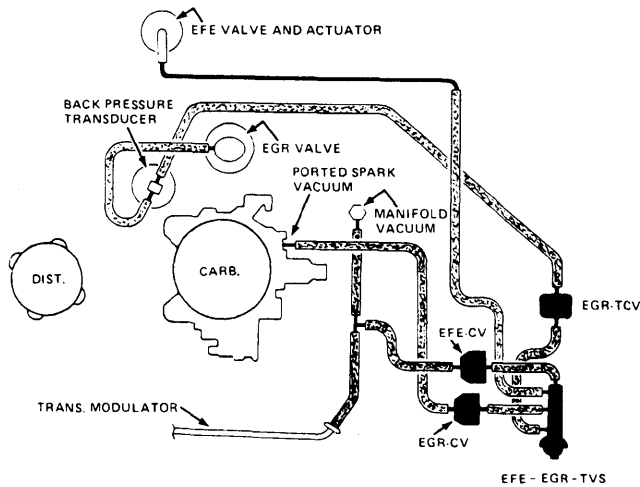

6PO42

VACUUM HOSE ROUTING 140" 2-BBL. 4 CYL. (CALIF.)

VACUUM HOSE ROUTING 231" V6 (FEDERAL)

1976 EXHAUST EMISSION SYSTEMS Pontiac Vacuum Diagrams (Cont.)

VACUUM HOSE ROUTING 231" V6 (CALIF.)

VACUUM HOSE ROUTING 250" 1-BBL. 6 CYL. (FEDERAL)

1976 EXHAUST EMISSION SYSTEMS Pontiac Vacuum Diagrams (Cont.)

VACUUM HOSE ROUTING 250" 1-BBL. 6 CYL. (CALIF.)

VACUUM HOSE ROUTING 260" V8 AUTO. TRANS. (FEDERAL)

1976 EXHAUST EMISSION SYSTEMS Pontiac Vacuum Diagrams (Cont.)

6PO48

VACUUM HOSE ROUTING 260" V8 MAN. TRANS. (FEDERAL)

6PO49

VACUUM HOSE ROUTING 260" V8
EARLY PRODUCTION (CALIF.)

6PO50

VACUUM HOSE ROUTING 260" V8
LATE PRODUCTION (CALIF.)

1976 EXHAUST EMISSION SYSTEMS Pontiac Vacuum Diagrams (Cont.)