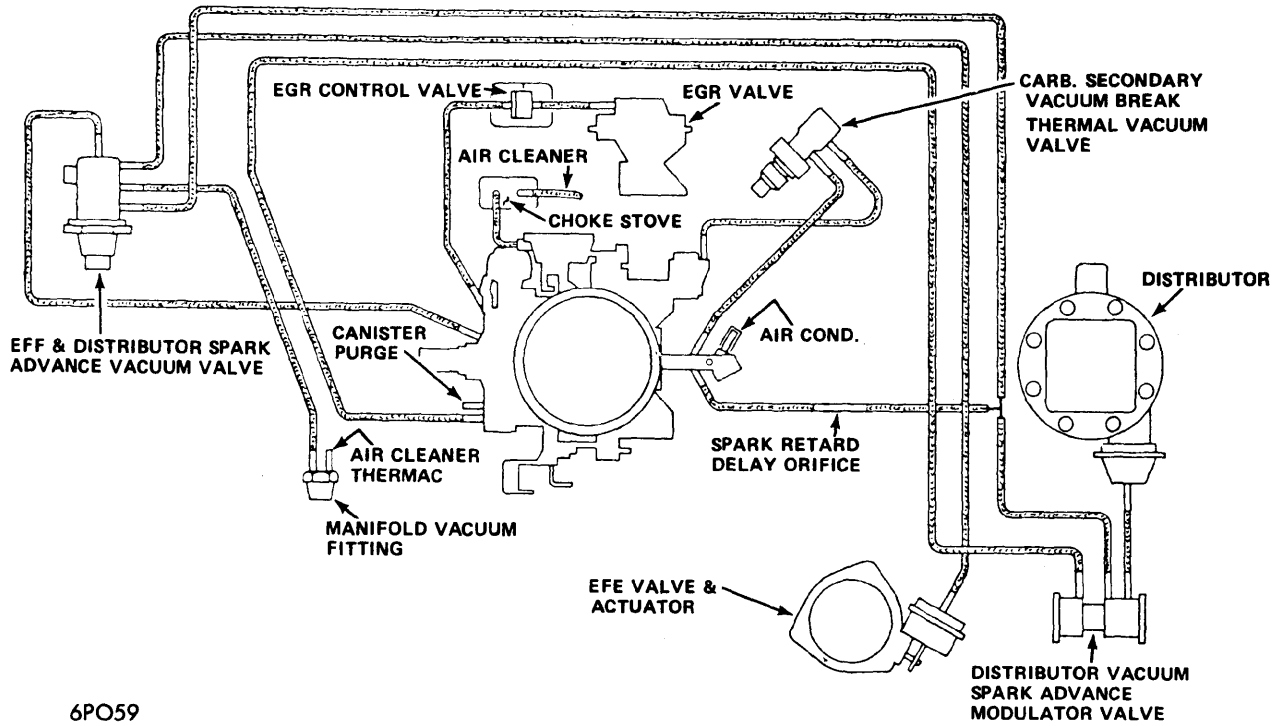

VACUUM HOSE ROUTING 400" & 455" 4-BBL. V8 FIREBIRD MAN. TRANS. (FEDERAL)

1976 EXHAUST EMISSION SYSTEMS Pontiac Vacuum Diagrams (Cont.)

6PO59