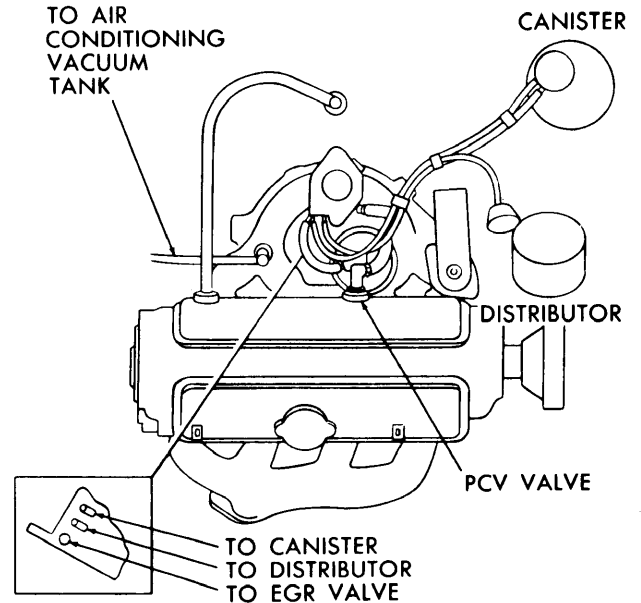

Chevrolet Vacuum Diagrams

VACUUM HOSE ROUTING CHEVETTE
WITH AIR INJECTION

6CH13

VACUUM HOSE ROUTING CHEVETTE
WITHOUT AIR INJECTION

6CH14

1976 EXHAUST EMISSION SYSTEMS Chevrolet Vacuum Diagrams (Cont.)

**VACUUM HOSE ROUTING, 140" 4-CYL.
1-BBL. (MONZA TOWN COUPE SHOWN)**