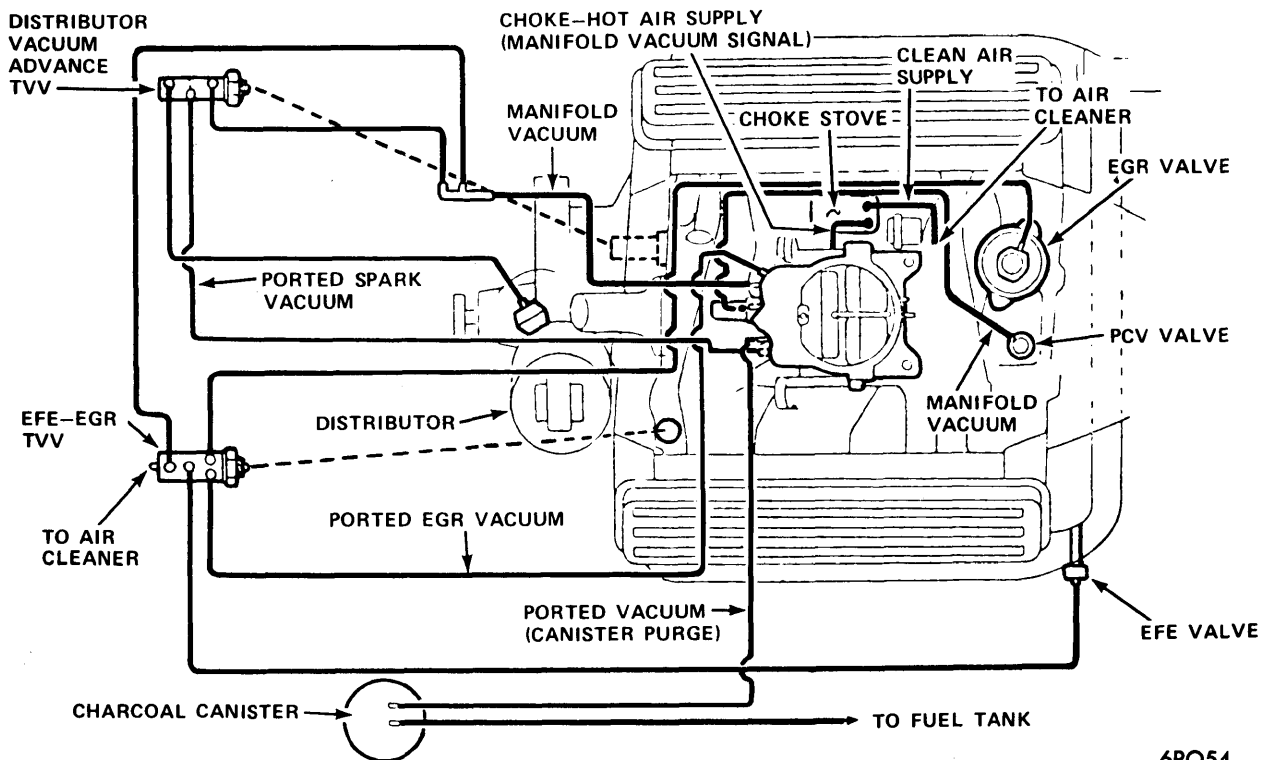

6PO54

VACUUM HOSE ROUTING 350" 4-BBL V8 VENTURA WITH AIR CONDITIONING