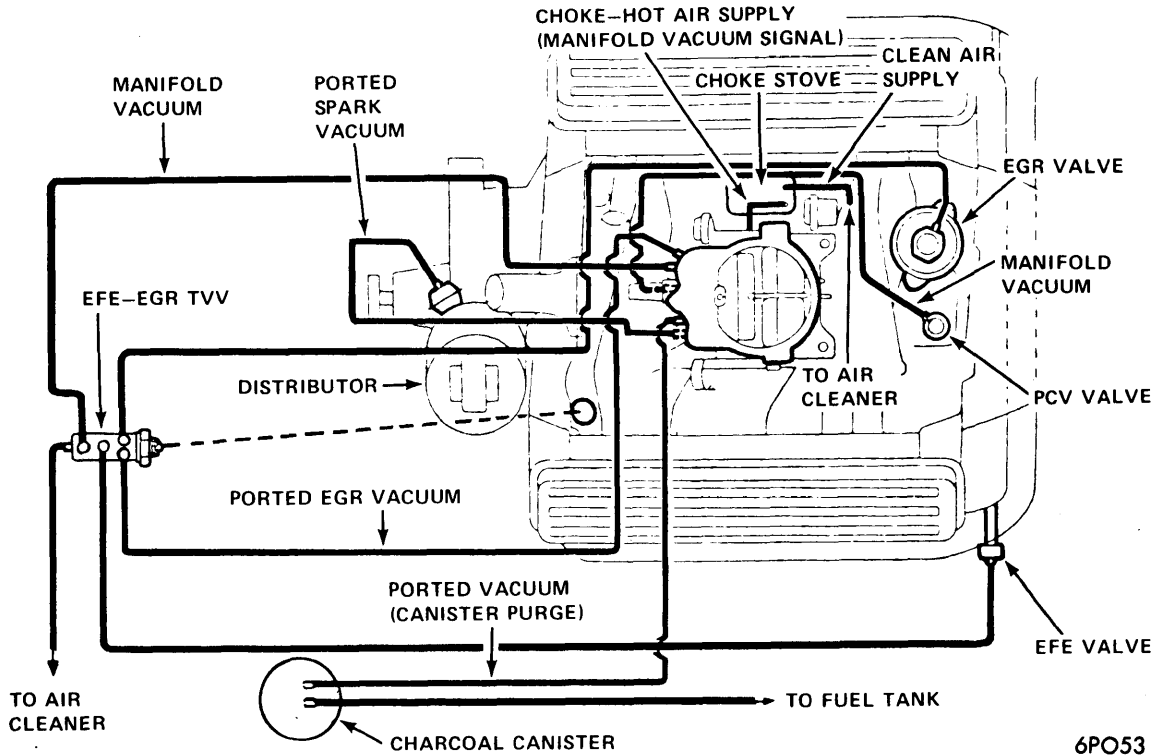

1976 EXHAUST EMISSION SYSTEMS Pontiac Vacuum Diagrams (Cont.)

6PO53

VACUUM HOSE ROUTING 350" 4-BBL V8 VENTURA WITHOUT AIR CONDITIONING