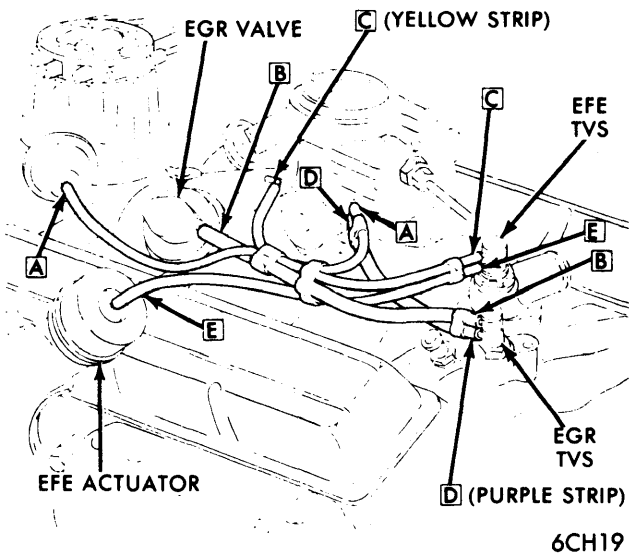

VACUUM HOSE ROUTING 305", 350" 2-BBL. V8