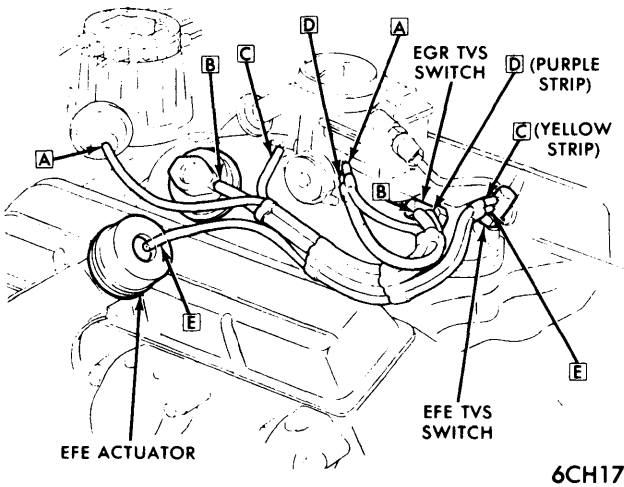

VACUUM HOSE ROUTING 262" V8