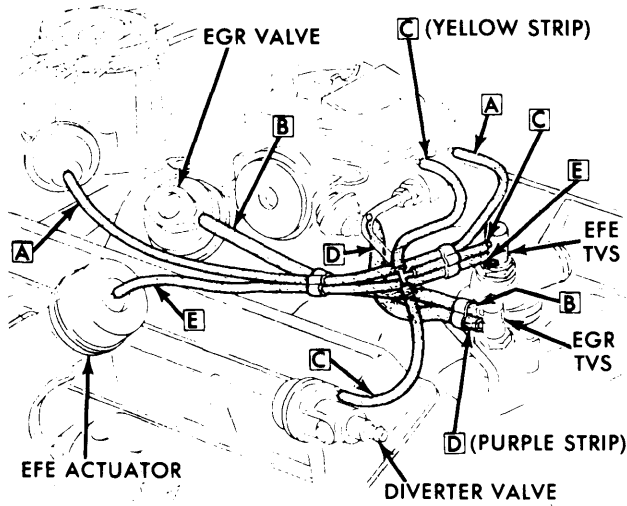

1976 EXHAUST EMISSION SYSTEMS Chevrolet Vacuum Diagrams (Cont.)

6CH21

VACUUM HOSE ROUTING 350" 4-BBL. V8
WITH AIR INJECTION & EFE