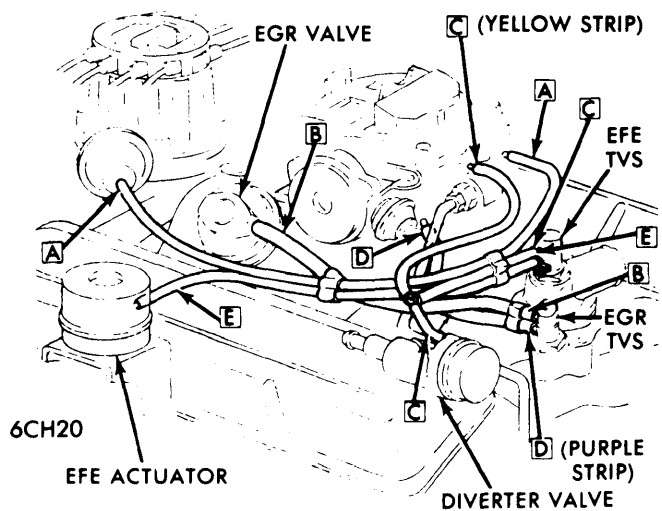

EFE VACUUM HOSE ROUTING 6 CYL.

VACUUM HOSE ROUTING 262" V8

**VACUUM HOSE ROUTING, 140" 4-CYL.
2-BBL. (MONZA TOWN COUPE SHOWN)**

VACUUM HOSE ROUTING 305", 350" 2-BBL. V8

**VACUUM HOSE ROUTING 350" V8
CORVETTE WITH AIR INJECTION**