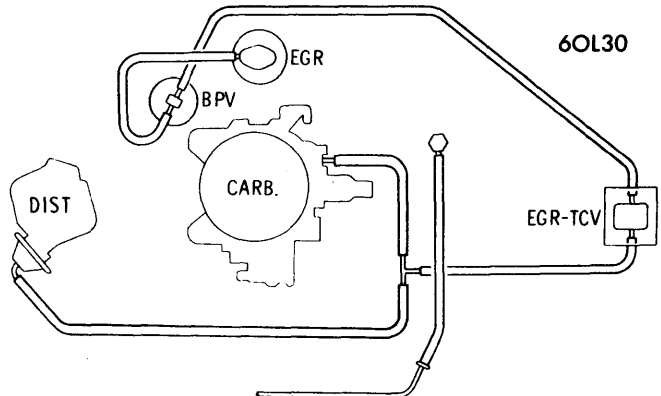

VACUUM HOSE ROUTING 231" V6

VACUUM HOSE ROUTING 260" V8 MAN. TRANS. LATE PRODUCTION (CALIF.)

VACUUM HOSE ROUTING 4 CYL. (CALIF.)

VACUUM HOSE ROUTING 260" V8 AUTO. TRANS. EARLY PRODUCTION (CALIF.)

VACUUM HOSE ROUTING 260" V8 AUTO. TRANS. LATE PRODUCTION (CALIF.)