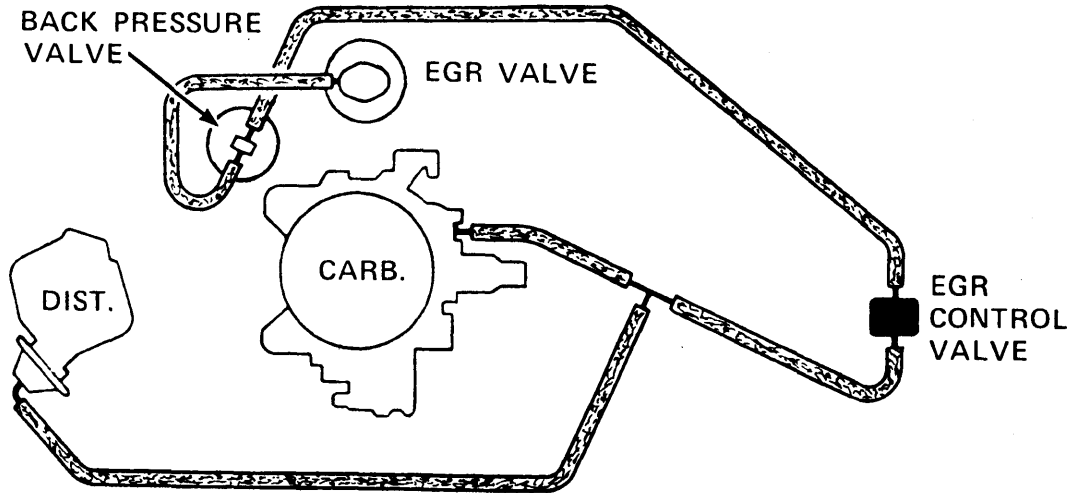

1976 EXHAUST EMISSION SYSTEMS Pontiac Vacuum Diagrams (Cont.)

VACUUM HOSE ROUTING 250" 1-BBL. 6 CYL. (CALIF.)

VACUUM HOSE ROUTING 260" V8 AUTO. TRANS. (FEDERAL)

1976 EXHAUST EMISSION SYSTEMS Pontiac Vacuum Diagrams (Cont.)

6PO48

VACUUM HOSE ROUTING 260" V8 MAN. TRANS. (FEDERAL)

6PO49

VACUUM HOSE ROUTING 260" V8
EARLY PRODUCTION (CALIF.)

6PO50

VACUUM HOSE ROUTING 260" V8
LATE PRODUCTION (CALIF.)

1976 EXHAUST EMISSION SYSTEMS Pontiac Vacuum Diagrams (Cont.)