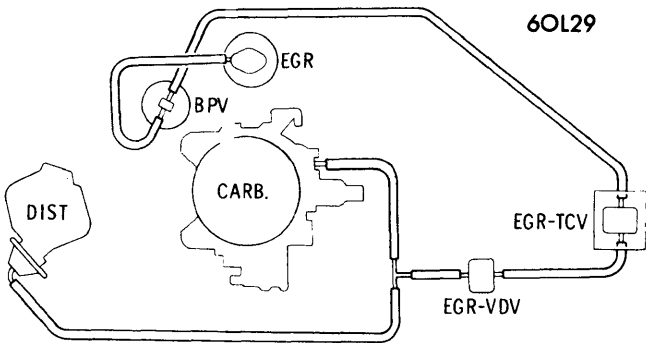

6CH23

VACUUM HOSE ROUTING 400" V8
WITH AIR INJECTION & EFE

6CH24

VACUUM HOSE ROUTING 454" V8
WITH AIR INJECTION

1976 EXHAUST EMISSION SYSTEMS Oldsmobile Vacuum Diagrams

VACUUM HOSE ROUTING 4 CYL. (FEDERAL)

VACUUM HOSE ROUTING 231" V6

VACUUM HOSE ROUTING 260" V8 MAN. TRANS. LATE PRODUCTION (CALIF.)

VACUUM HOSE ROUTING 4 CYL. (CALIF.)

VACUUM HOSE ROUTING 260" V8 AUTO. TRANS. EARLY PRODUCTION (CALIF.)

VACUUM HOSE ROUTING 260" V8 AUTO. TRANS. LATE PRODUCTION (CALIF.)