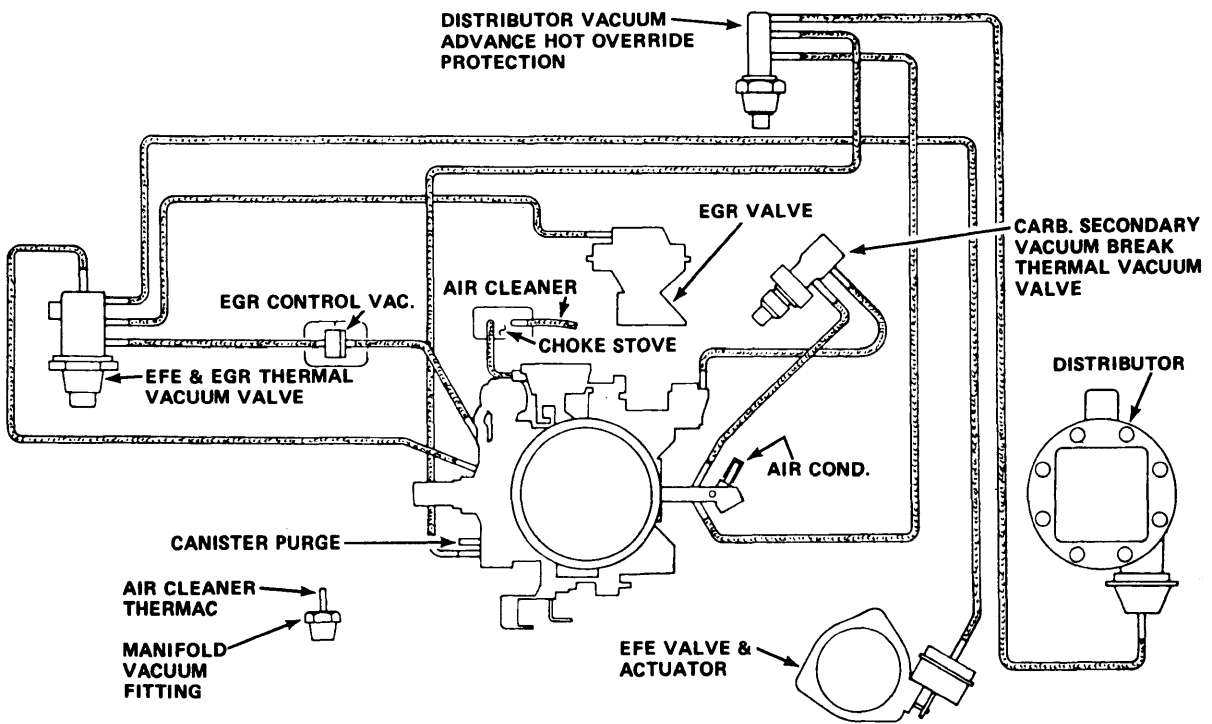

6PO55

VACUUM HOSE ROUTING 350" & 400" 2-BBL. V8 (FEDERAL)

6PO56

VACUUM HOSE ROUTING 350" & 400" 4-BBL. V8 (CALIF.)

1976 EXHAUST EMISSION SYSTEMS Pontiac Vacuum Diagrams (Cont.)

6PO57

VACUUM HOSE ROUTING 400" 4-BBL. V8 AUTO. TRANS. (FEDERAL)