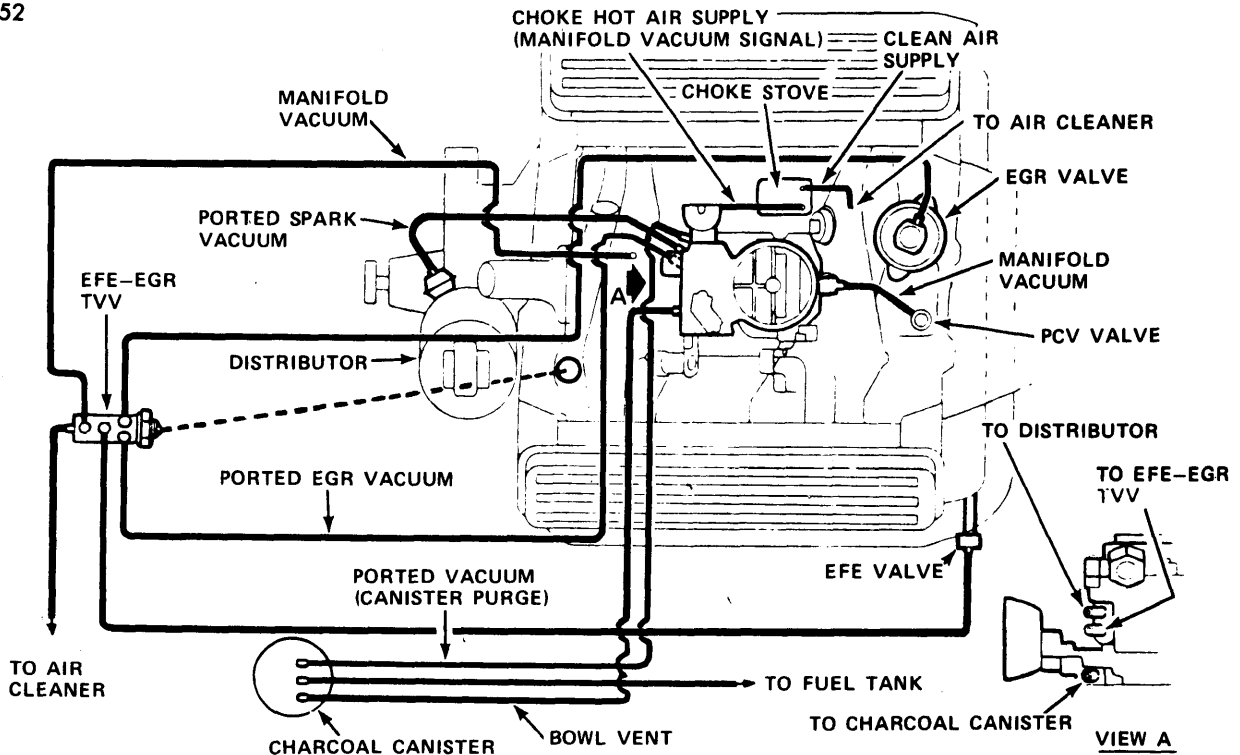

6PO52

VACUUM HOSE ROUTING 350" 2-BBL. V8 VENTURA WITHOUT AIR CONDITIONING