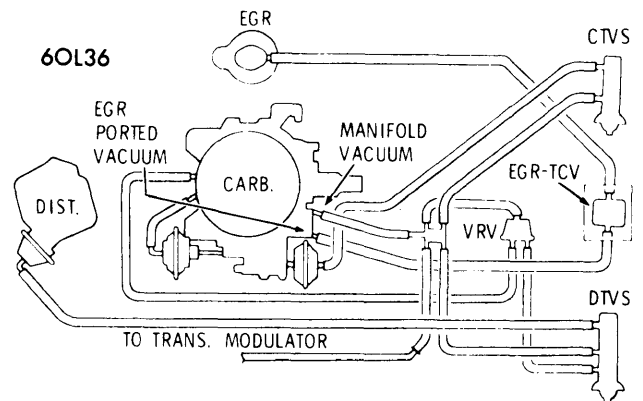

1976 EXHAUST EMISSION SYSTEMS Oldsmobile Vacuum Diagrams (Cont.)

60L31

**VACUUM HOSE ROUTING 260" V8
MAN. TRANS. (FEDERAL)**

60L32

**VACUUM HOSE ROUTING 260" V8
AUTO. TRANS. (FEDERAL)**

60L33

**VACUUM HOSE ROUTING 350" 4-BBL. V8
OMEGA**

60L34

**VACUUM HOSE ROUTING 350" 2-BBL. V8
OMEGA (FEDERAL)**

60L35

**VACUUM HOSE ROUTING 350" 4-BBL. V8
CUTLASS & 88**

60L36

**VACUUM HOSE ROUTING 350" V8 CUTLASS
WITH 2.41 AXLE (CALIF.) &
455" V8 CUTLASS, 88 & 98 (FEDERAL)**