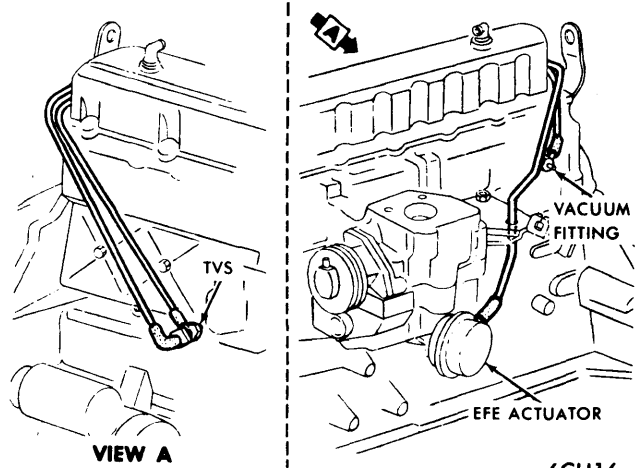

Chevrolet Vacuum Diagrams

VACUUM HOSE ROUTING CHEVETTE
WITH AIR INJECTION

6CH13

VACUUM HOSE ROUTING CHEVETTE
WITHOUT AIR INJECTION

6CH14

1976 EXHAUST EMISSION SYSTEMS Chevrolet Vacuum Diagrams (Cont.)

**VACUUM HOSE ROUTING, 140" 4-CYL.
1-BBL. (MONZA TOWN COUPE SHOWN)**