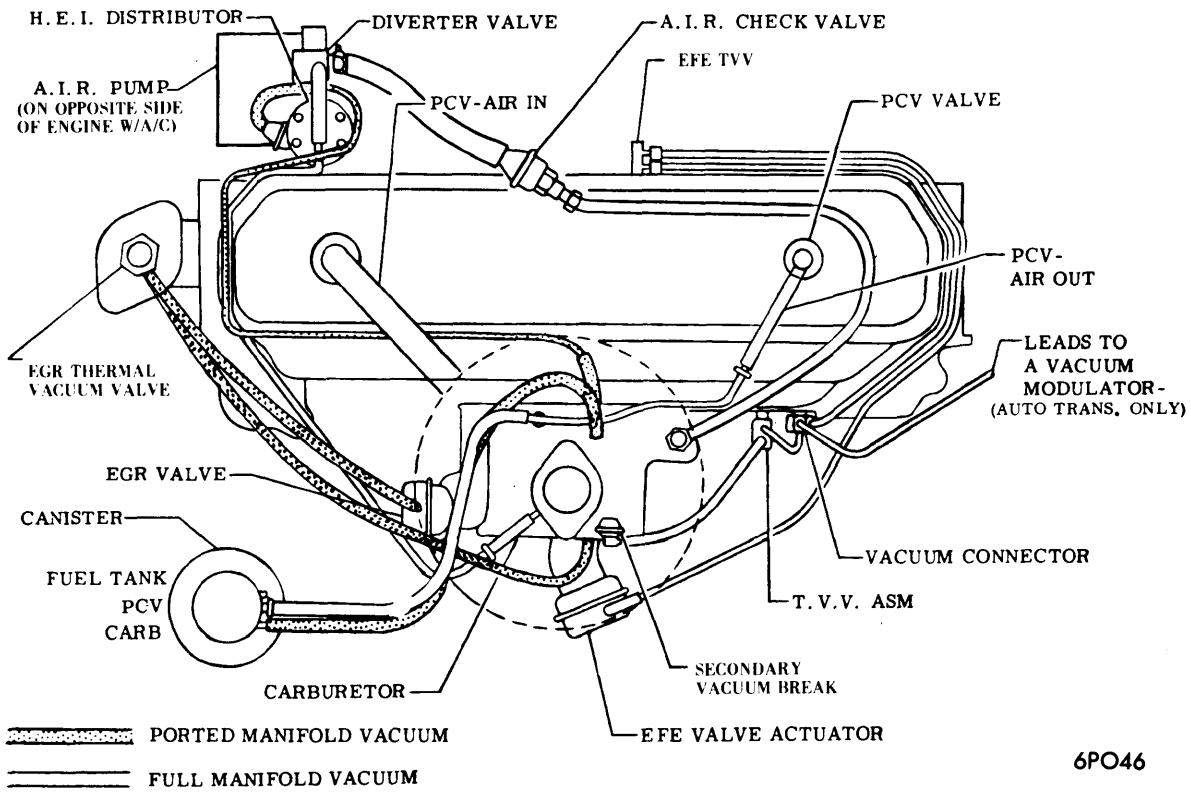

VACUUM HOSE ROUTING 250" 1-BBL. 6 CYL. (FEDERAL)

1976 EXHAUST EMISSION SYSTEMS Pontiac Vacuum Diagrams (Cont.)