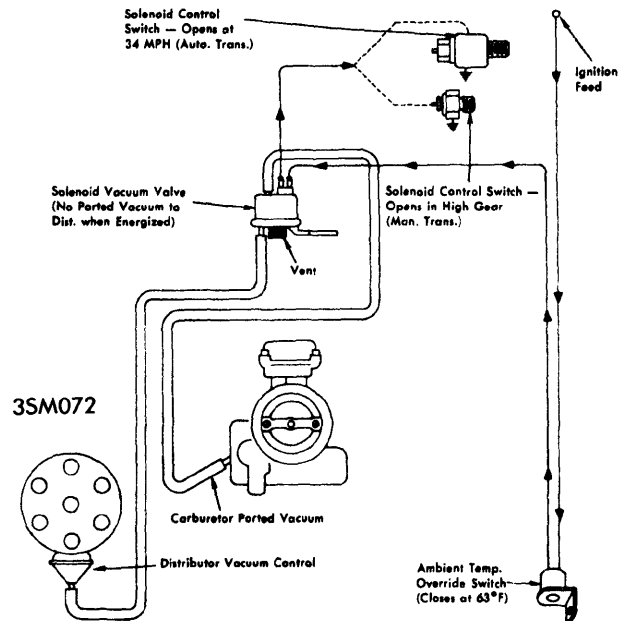

1973 AMERICAN MOTORS & JEEP VACUUM DIAGRAMS

3SM070

1973 PCV SYSTEM (6 CYL.)

3SM071

1973 VACUUM THROTTLE MODULATING SYSTEM

3SM073

1973 TCS SYSTEM & COOLANT OVERRIDE SWITCH (V-8)

3SM072

1973 TCS SYSTEM & COOLANT OVERRIDE SWITCH (6 CYL.)

3SM075

1973 EGR SYSTEM (V-8)

3SM074

1973 EGR SYSTEM (6 CYL.)