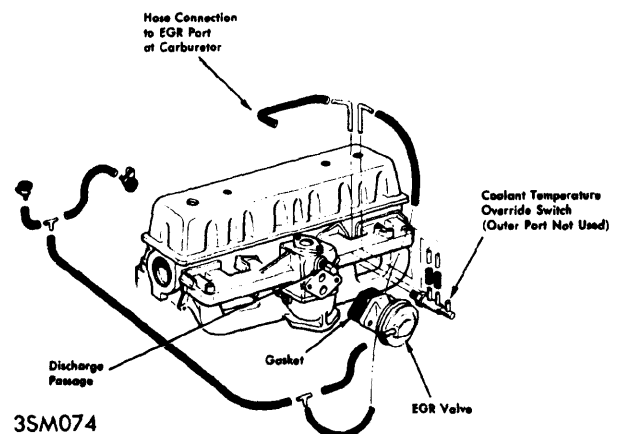

1973 AMERICAN MOTORS & JEEP VACUUM DIAGRAMS

3SM070

1973 PCV SYSTEM (6 CYL.)

3SM071

1973 VACUUM THROTTLE MODULATING SYSTEM

3SM073

1973 TCS SYSTEM & COOLANT OVERRIDE SWITCH (V-8)

3SM072

1973 TCS SYSTEM & COOLANT OVERRIDE SWITCH (6 CYL.)

3SM075

1973 EGR SYSTEM (V-8)

3SM074

1973 EGR SYSTEM (6 CYL.)