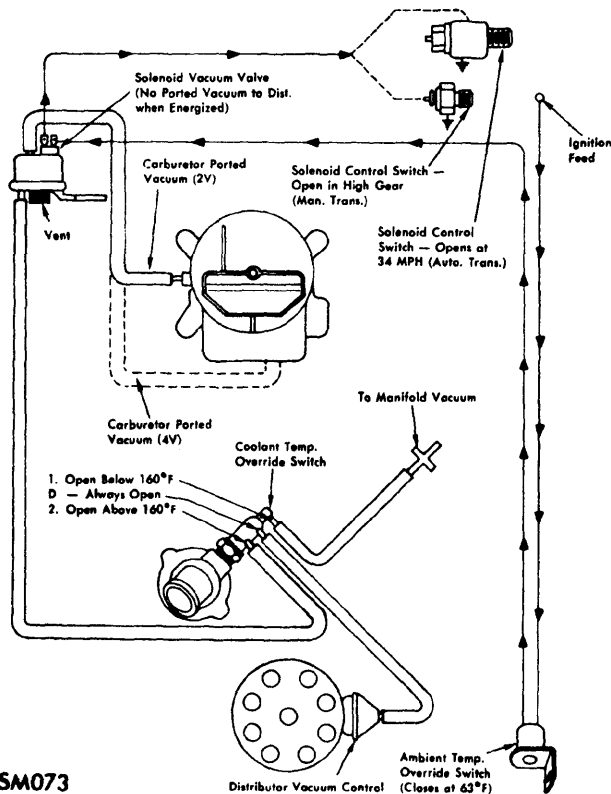

1973 AMERICAN MOTORS & JEEP VACUUM DIAGRAMS

3SM070

1973 PCV SYSTEM (6 CYL.)

3SM071

1973 VACUUM THROTTLE MODULATING SYSTEM

3SM073

1973 TCS SYSTEM & COOLANT OVERRIDE SWITCH (V-8)

3SM072

1973 TCS SYSTEM & COOLANT OVERRIDE SWITCH (6 CYL.)

3SM075

1973 EGR SYSTEM (V-8)

3SM074

1973 EGR SYSTEM (6 CYL.)